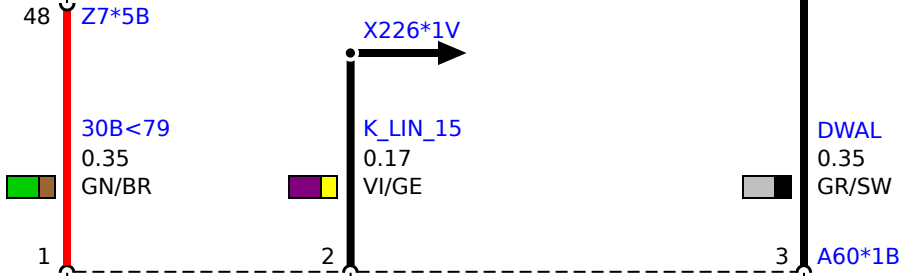

**Z7**  
Front power distribution box

**A21**  
Roof function centre

**A60**  
Electrochromic interior rear view mirror  
1) LED antitheft alarm system  
2) High beam assistant sensor and control