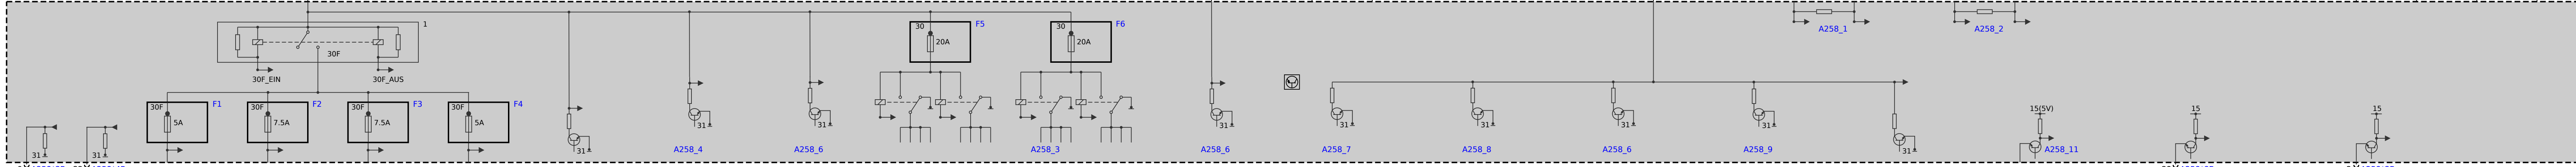

A258 Body Domain Controller
1) Bi-stable relay

flexRay and CAN system overview

system overview, LIN bus

lights

fanfares

Wash/wipe system

central locking system

Wash/wipe system