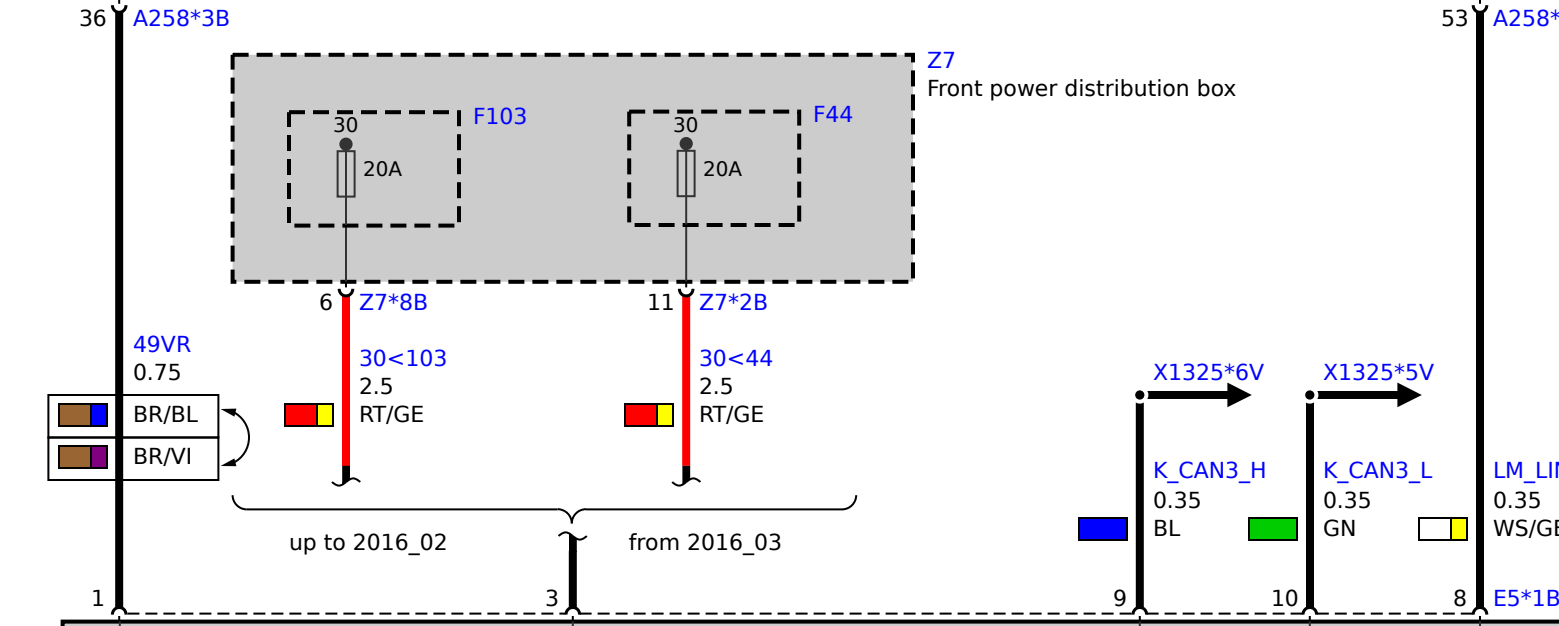

A258  
Body Domain Controller

- E86**  
Left headlight
- 1) Side lights/daytime driving light
  - 3) Side marker light (USA)
  - 4) Accent light
  - 5) Direction indicator
  - 11) Drive unit, headlight beam height control
  - 12) Low beam headlight
  - 13) High beam headlight
  - 14) Frontal Light Electronics Left
  - 21) Cornering light
  - 27) LED module, cornering light

- E5**  
Right headlight
- 1) Side lights/daytime driving light
  - 3) Side marker light (USA)
  - 4) Accent light
  - 5) Direction indicator
  - 11) Drive unit, headlight range control
  - 12) Low beam headlight
  - 13) High beam headlight
  - 14) Frontal Light Electronics Right
  - 21) Cornering light
  - 27) LED module, cornering light