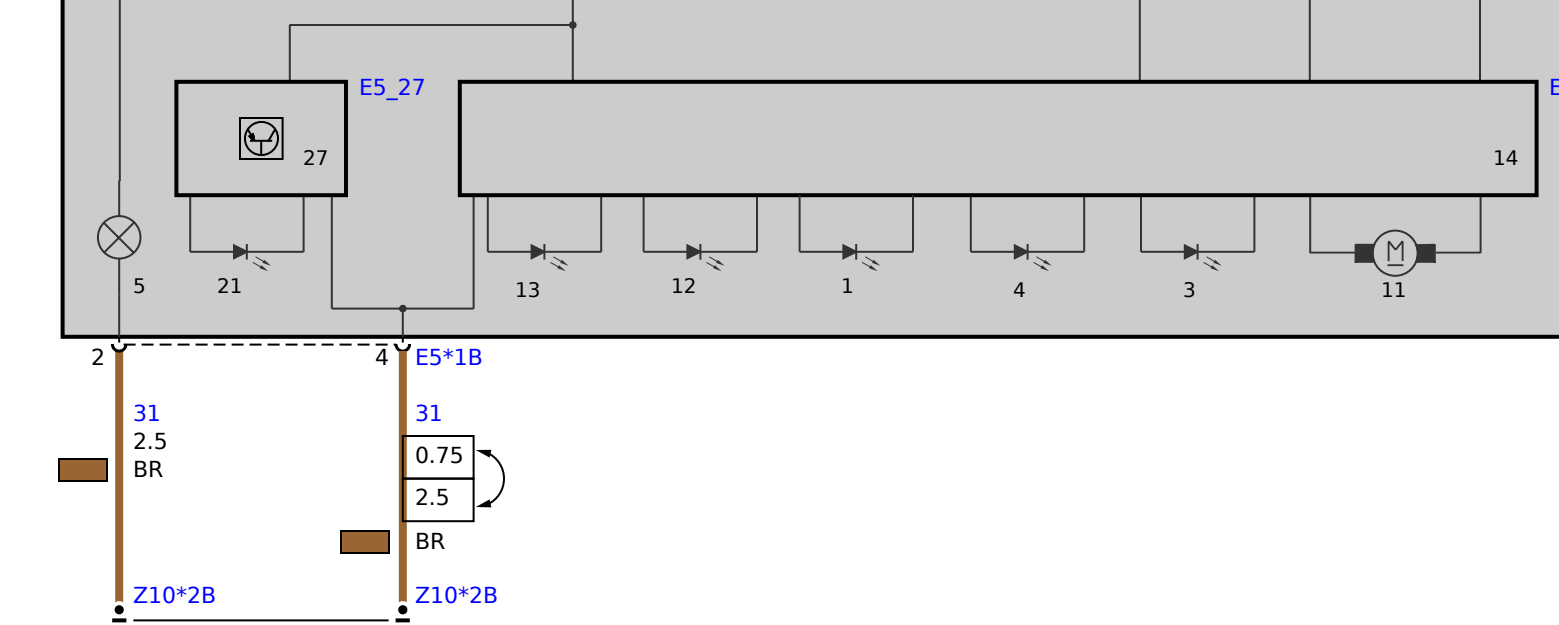

A258  
Body Domain Controller

- E86**  
Left headlight
- 1) Side lights/daytime driving light
  - 3) Side marker light (USA)
  - 4) Accent light
  - 5) Direction indicator
  - 11) Drive unit, headlight beam height control
  - 12) Low beam headlight
  - 13) High beam headlight
  - 14) Frontal Light Electronics Left
  - 21) Cornering light
  - 27) LED module, cornering light

- E5**  
Right headlight
- 1) Side lights/daytime driving light
  - 3) Side marker light (USA)
  - 4) Accent light
  - 5) Direction indicator
  - 11) Drive unit, headlight range control
  - 12) Low beam headlight
  - 13) High beam headlight
  - 14) Frontal Light Electronics Right
  - 21) Cornering light
  - 27) LED module, cornering light