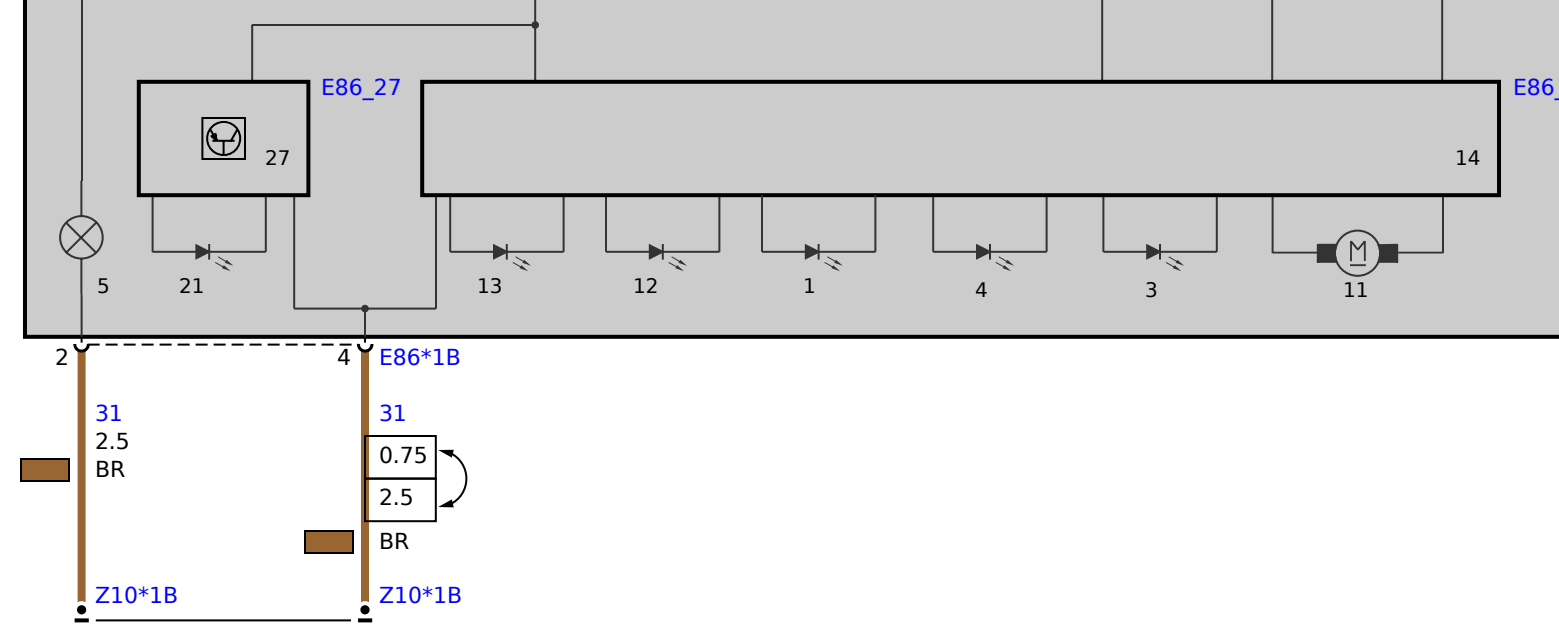

A258  
Body Domain Controller

- E86**  
Left headlight
- 1) Side lights/daytime driving light
  - 3) Side marker light (USA)
  - 4) Accent light
  - 5) Direction indicator
  - 11) Drive unit, headlight beam height control
  - 12) Low beam headlight
  - 13) High beam headlight
  - 14) Frontal Light Electronics Left
  - 21) Cornering light
  - 27) LED module, cornering light

- E5**  
Right headlight
- 1) Side lights/daytime driving light
  - 3) Side marker light (USA)
  - 4) Accent light
  - 5) Direction indicator
  - 11) Drive unit, headlight range control
  - 12) Low beam headlight
  - 13) High beam headlight
  - 14) Frontal Light Electronics Right
  - 21) Cornering light
  - 27) LED module, cornering light