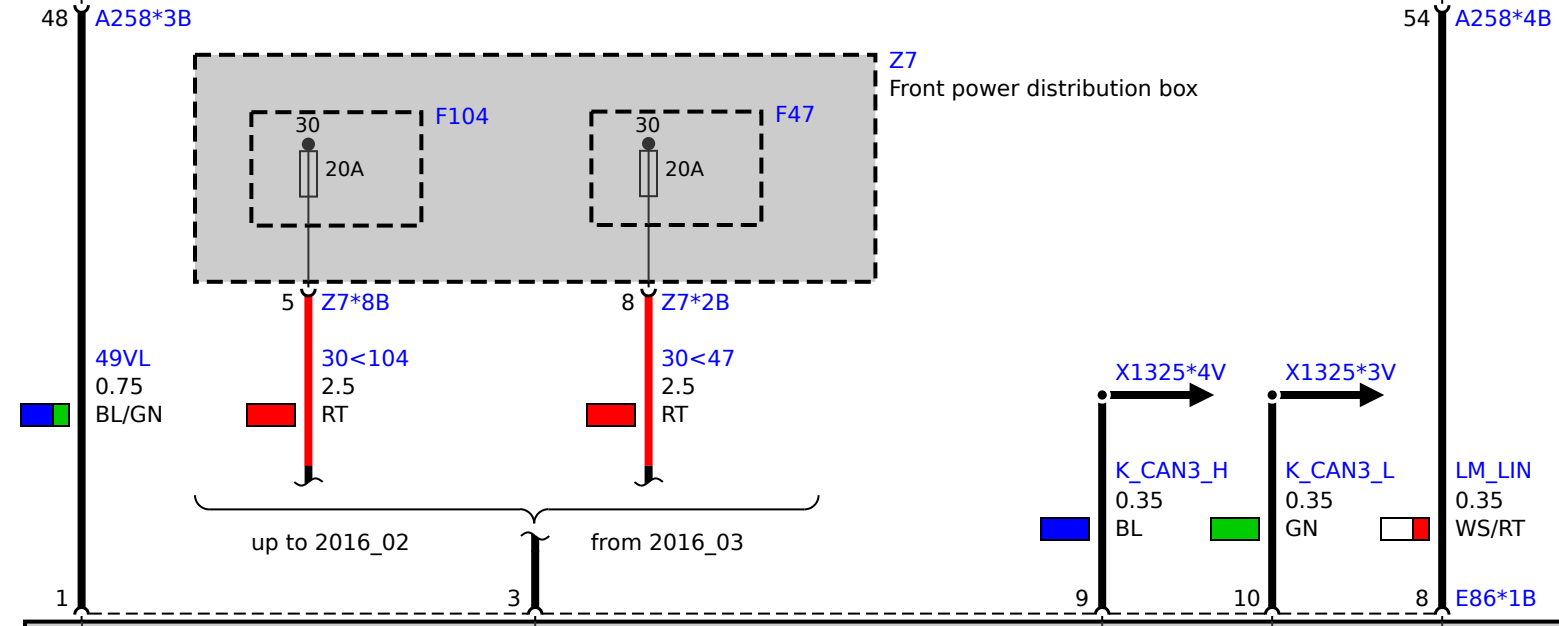

A258  
Body Domain Controller

- E86**  
Left headlight
- 1) Side lights/daytime driving light
  - 3) Side marker light (USA)
  - 4) Accent light
  - 5) Direction indicator
  - 11) Drive unit, headlight beam height control
  - 12) Low beam headlight
  - 13) High beam headlight
  - 14) Frontal Light Electronics Left
  - 21) Cornering light
  - 27) LED module, cornering light

- E5**  
Right headlight
- 1) Side lights/daytime driving light
  - 3) Side marker light (USA)
  - 4) Accent light
  - 5) Direction indicator
  - 11) Drive unit, headlight range control
  - 12) Low beam headlight
  - 13) High beam headlight
  - 14) Frontal Light Electronics Right
  - 21) Cornering light
  - 27) LED module, cornering light