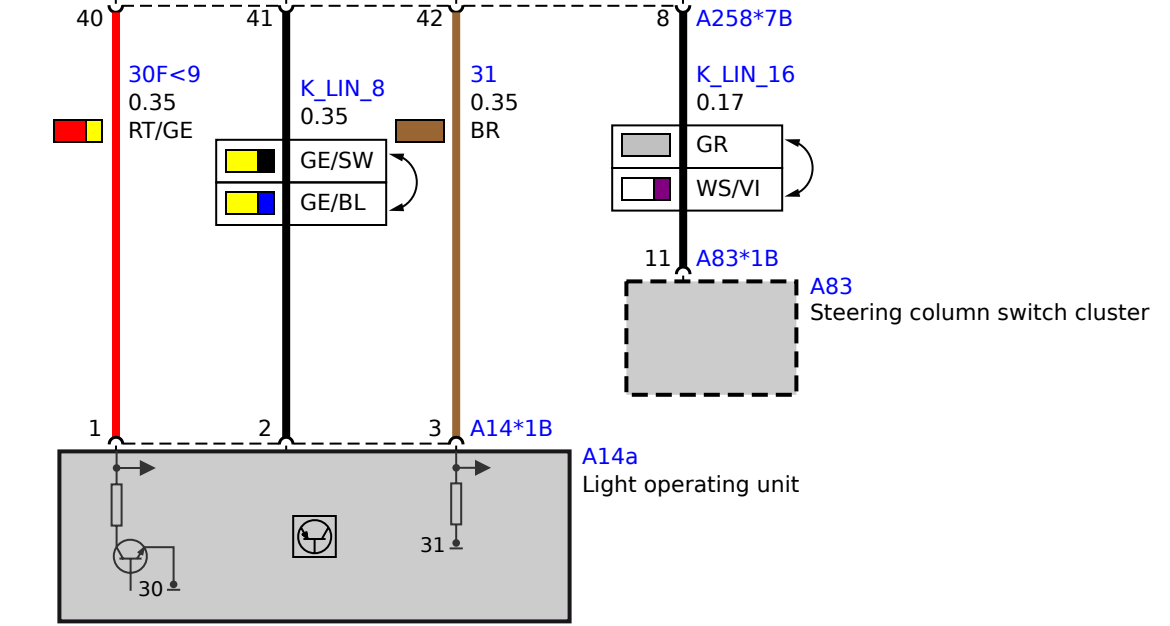

A258  
Body Domain Controller

- E86**  
Left headlight
- 1) Side lights/daytime driving light
  - 3) Side marker light (USA)
  - 4) Accent light
  - 5) Direction indicator
  - 11) Drive unit, headlight beam height control
  - 12) Low beam headlight
  - 13) High beam headlight
  - 14) Frontal Light Electronics Left
  - 21) Cornering light
  - 27) LED module, cornering light

- E5**  
Right headlight
- 1) Side lights/daytime driving light
  - 3) Side marker light (USA)
  - 4) Accent light
  - 5) Direction indicator
  - 11) Drive unit, headlight range control
  - 12) Low beam headlight
  - 13) High beam headlight
  - 14) Frontal Light Electronics Right
  - 21) Cornering light
  - 27) LED module, cornering light