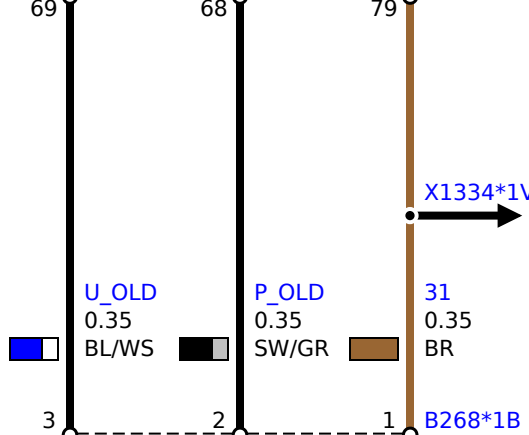

Z42 Power distribution box

A460 Digital diesel electronics

B6120 Oil-level sensor

B268 Engine-oil pressure sensor

Y84 Oil pressure control valve

Z42 Power distribution box

Y84 Oil pressure control valve