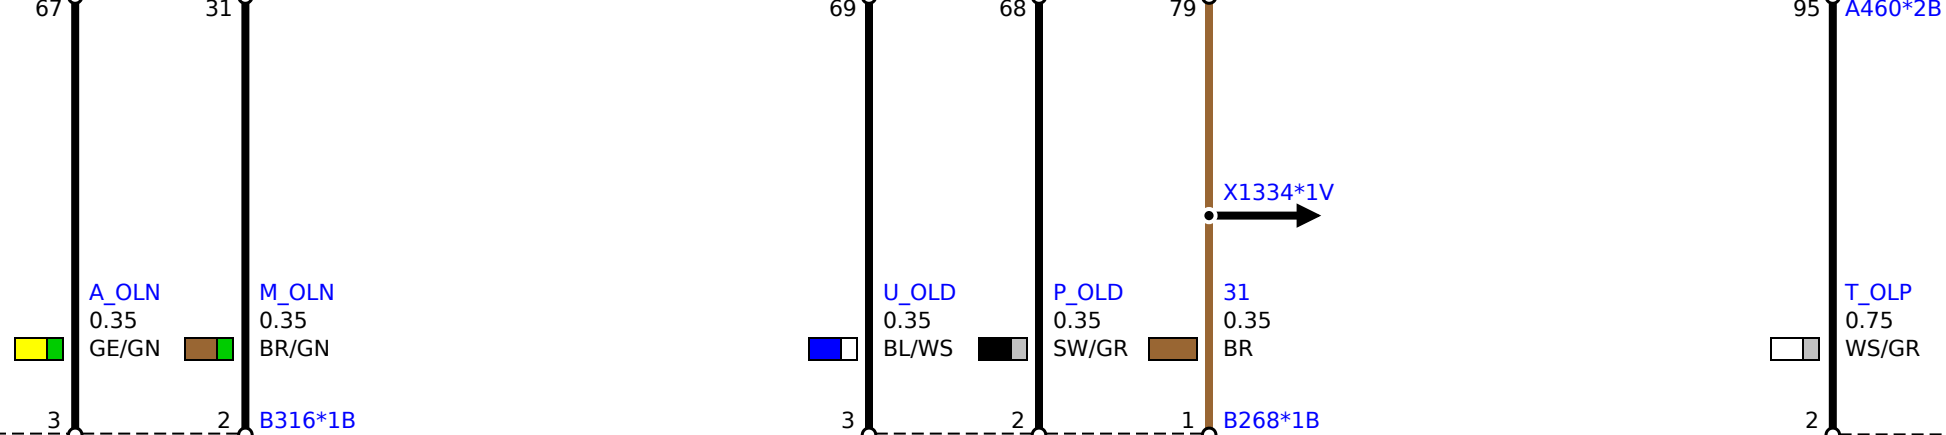

Z42 Power distribution box

A460 Digital diesel electronics

B6120 Oil-level sensor

B268 Engine-oil pressure sensor

Y84 Oil pressure control valve

Z42 Power distribution box

Y84 Oil pressure control valve