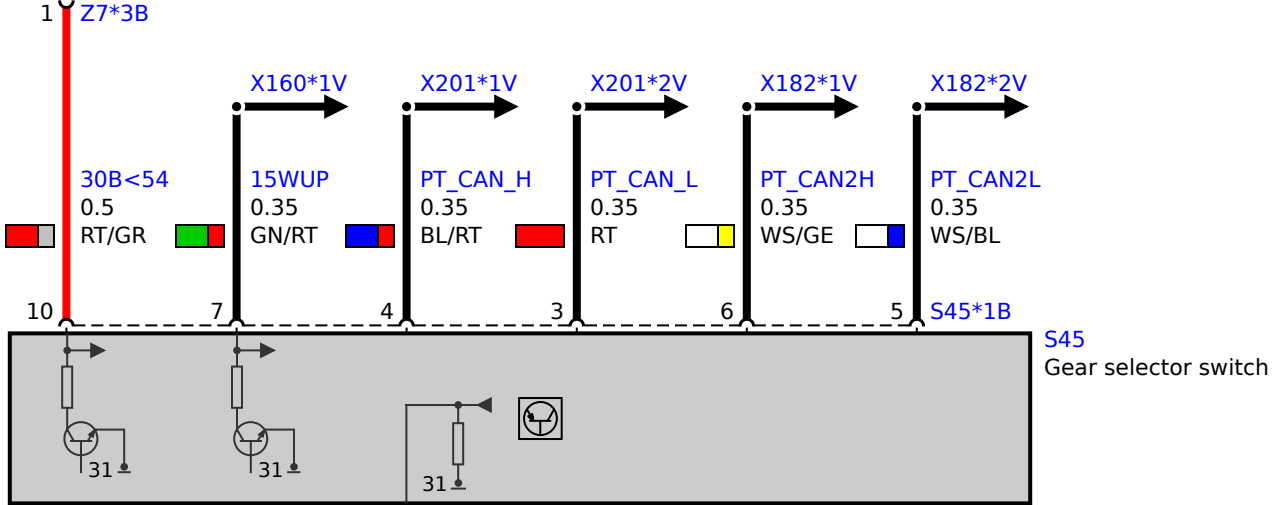

Z7
Front power distribution box

S55 engine