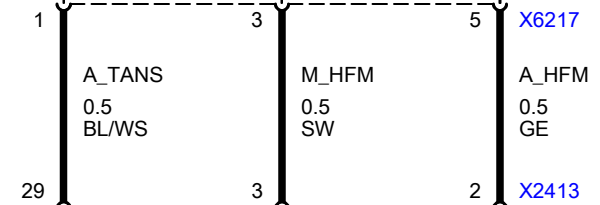

A8680
Fuse carrier, engine electronics

A8680
Fuse carrier, engine electronics

A2249
Digital diesel electronics control unit

Manual transmission

Automatic transmission

U_HR
0.75
RT/WS

U_HFM
0.5
RT/GE

B6217
Air mass sensor