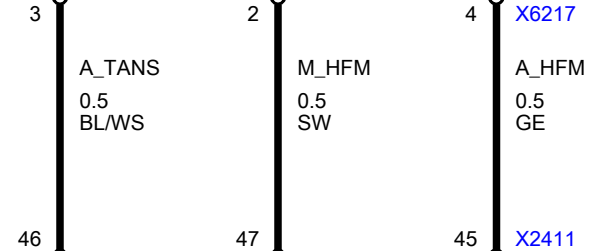

A8682
Fuse carrier, engine electronics

U_{HR}<1
0.75
RT/WS

B6217
Air mass sensor

A_TANS
0.5
BL/WS

M_HFM
0.5
SW

A_HFM
0.5
GE

A2249
Digital diesel electronics control unit