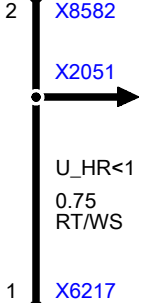

A8682
Fuse carrier, engine electronics

U_{HR}<1
0.75
RT/WS

B6217
Air mass sensor

A_TANS
0.5
BL/WS

M_HFM
0.5
SW

A_HFM
0.5
GE

A2249
Digital diesel electronics control unit