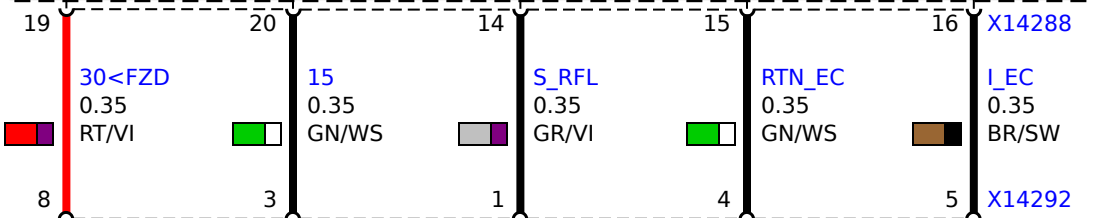

A14286
Function control centre, roof

A22
Electrochromic interior rear-view mirror

X10012

X1108