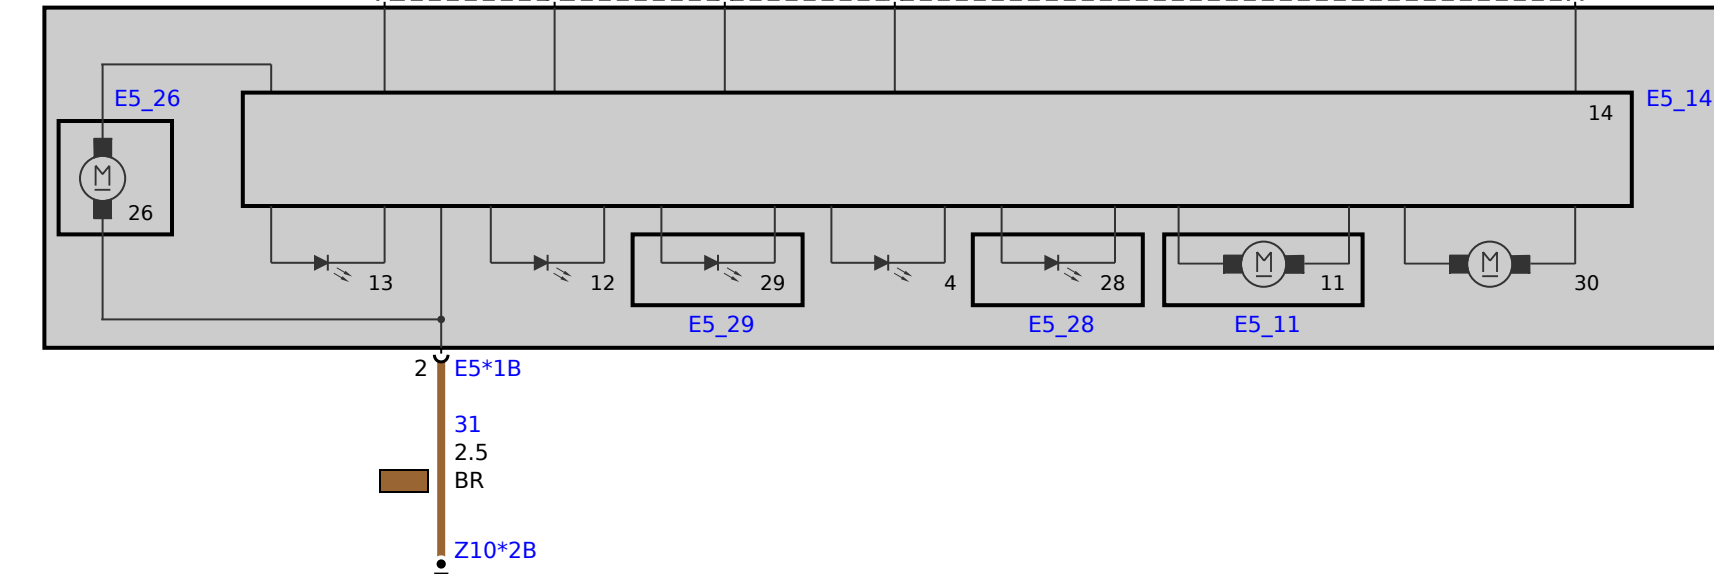

- 4) Accent light
- 11) Drive unit, headlight beam height control
- 12) Low beam headlight
- 13) High beam headlight
- 14) Frontal Light Electronics Left
- 26) Fan
- 28) LED module, side lights/day-time driving lights
- 29) LED module, turn indicator
- 30) Swivel module (with AHL)

- 4) Accent light
- 11) Drive unit, headlight range control
- 12) Low beam headlight
- 13) High beam headlight
- 14) Frontal Light Electronics Right
- 26) Fan
- 28) LED module, side lights/day-time driving lights
- 29) LED module, turn indicator
- 30) Swivel module (with AHL)