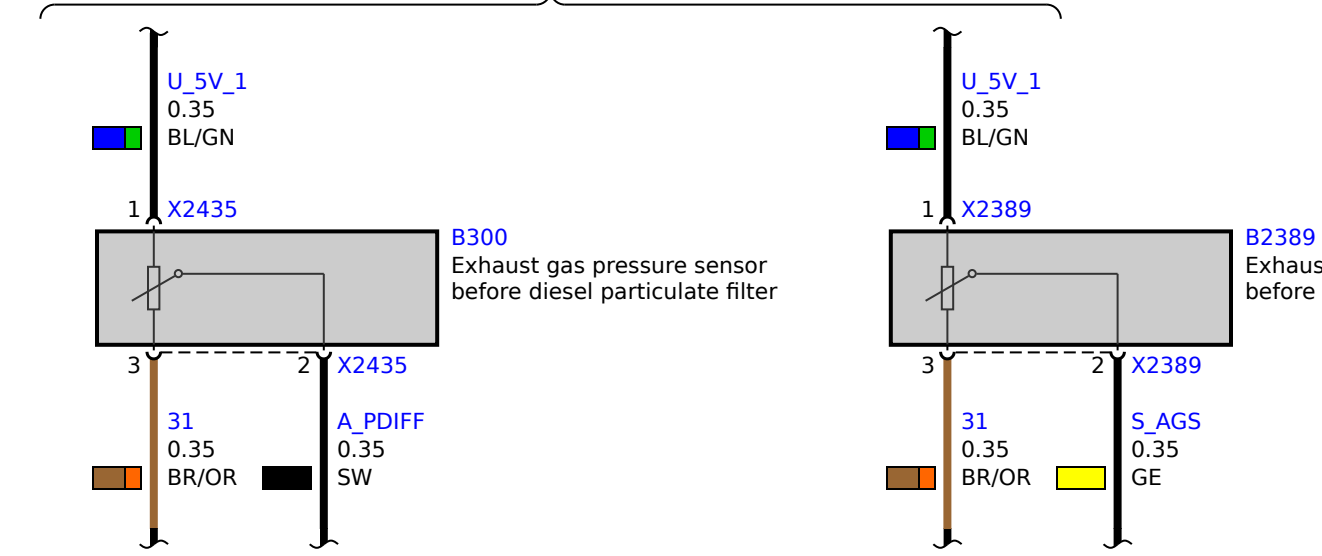

with SCR exhaust emission system

Exhaust emissions standard EURO 6

not exhaust emission standard EURO 6

Exhaust emissions standard EURO 6

not exhaust emission standard EURO 6

A460 Digital diesel electronics