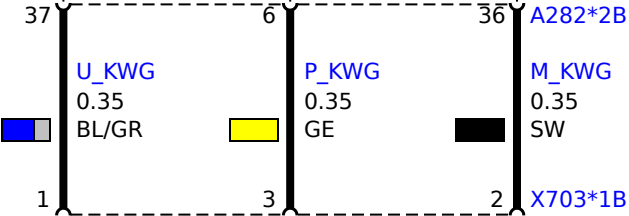

A46
Digital Motor Electronics

B6214a
Crankshaft sensor