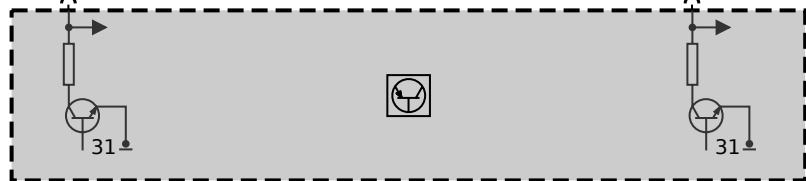

A46
Digital Motor Electronics

22 A368*1B

DMTLH
0.35
SW/RT

Z2
Fuse carrier, rear