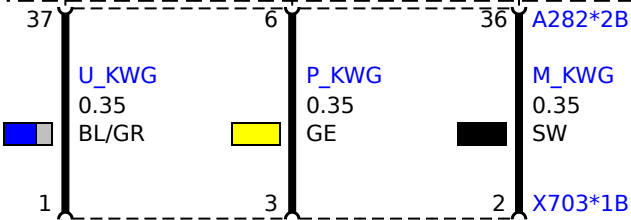

A46
Digital Motor Electronics

B6214a
Crankshaft sensor