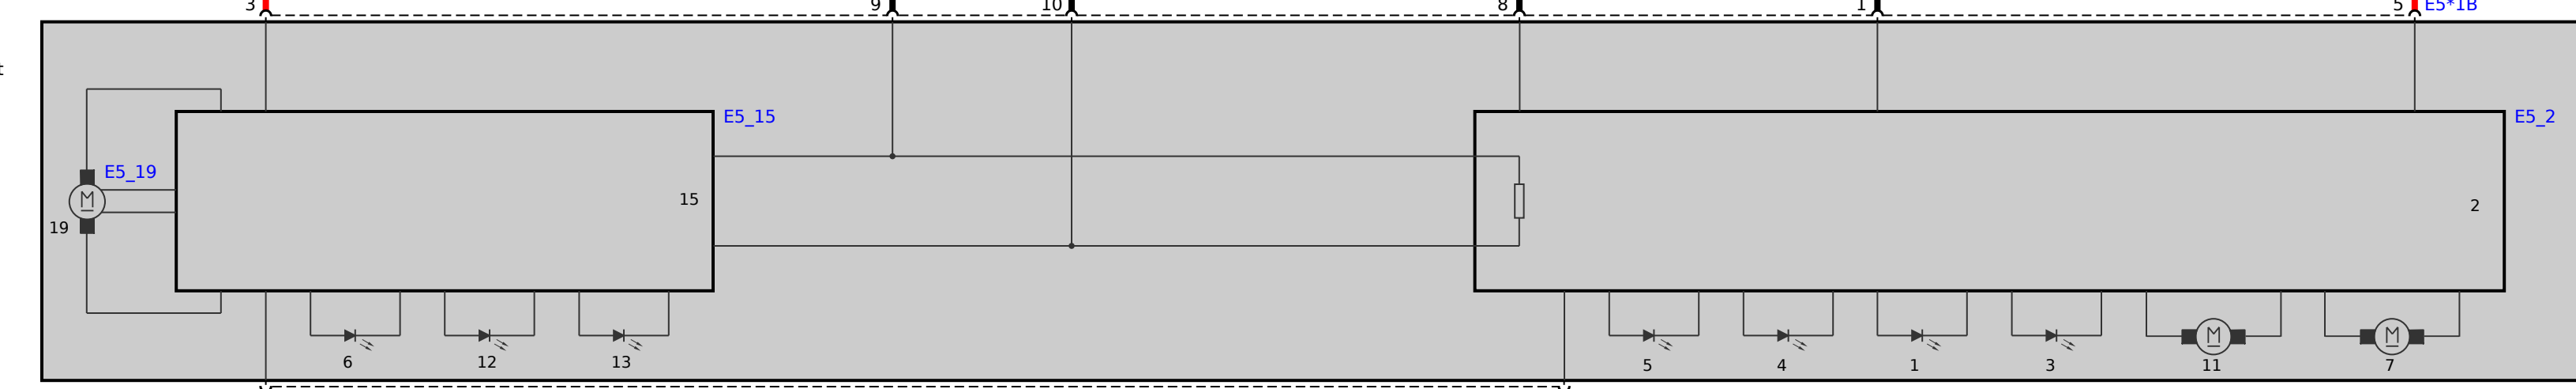

- E86**  
Left headlight
- 1) Side lights/daytime driving light
  - 2) Headlight driver module
  - 3) Side marker light (USA)
  - 4) Accent light
  - 5) Direction indicator
  - 6) Cornering light module
  - 7) Swivel module
  - 11) Drive unit, headlight beam height control
  - 12) Low beam headlight
  - 13) High beam headlight
  - 15) LED main light module
  - 19) Outer fan

- E5**  
Right headlight
- 1) Side lights/daytime driving light
  - 2) Headlight driver module
  - 3) Side marker light (USA)
  - 4) Accent light
  - 5) Direction indicator
  - 6) Cornering light module
  - 7) Swivel module
  - 11) Drive unit, headlight range control
  - 12) Low beam headlight
  - 13) High beam headlight
  - 15) LED main light module
  - 19) Outer fan