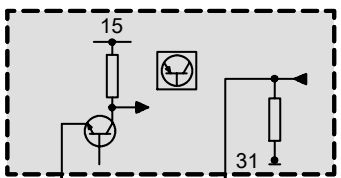

A8680
Fuse carrier, engine electronics

6 X8680

3 X6053

U_HR<3
0.5
RT/WS

3

A6000
DME control unit

8

21

X60003

P_KWG
0.5
GE

M_KWG
0.5
BR

2

1

X6203

B6203
Crankshaft sensor