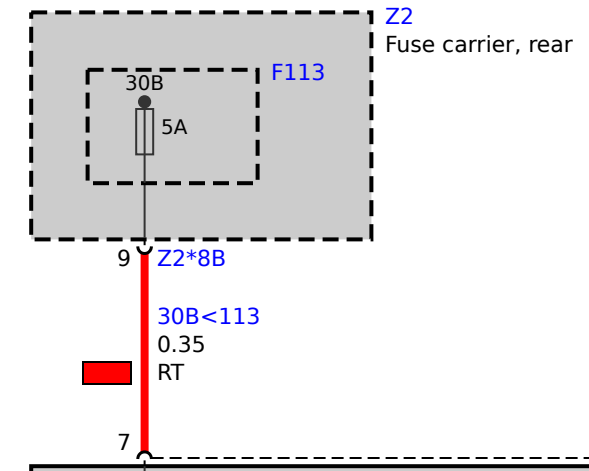

- E86**
- 1) Side lights/daytime driving light
- 2) Headlight driver module
- 3) Side marker light (USA)
- 4) Accent light
- 5) Direction indicator
- 7) Swivel module
- 11) Drive unit, headlight beam height control
- 12) Low beam headlight
- 13) High beam headlight
- 15) LED main light module
- 16) Inner fan
- 19) Outer fan
- 27) LED module, cornering light

- E5**
- 1) Side lights/daytime driving light
- 2) Headlight driver module
- 3) Side marker light (USA)
- 4) Accent light
- 5) Direction indicator
- 7) Swivel module
- 11) Drive unit, headlight range control
- 12) Low beam headlight
- 13) High beam headlight
- 15) LED main light module
- 16) Inner fan
- 19) Outer fan
- 27) LED module, cornering light