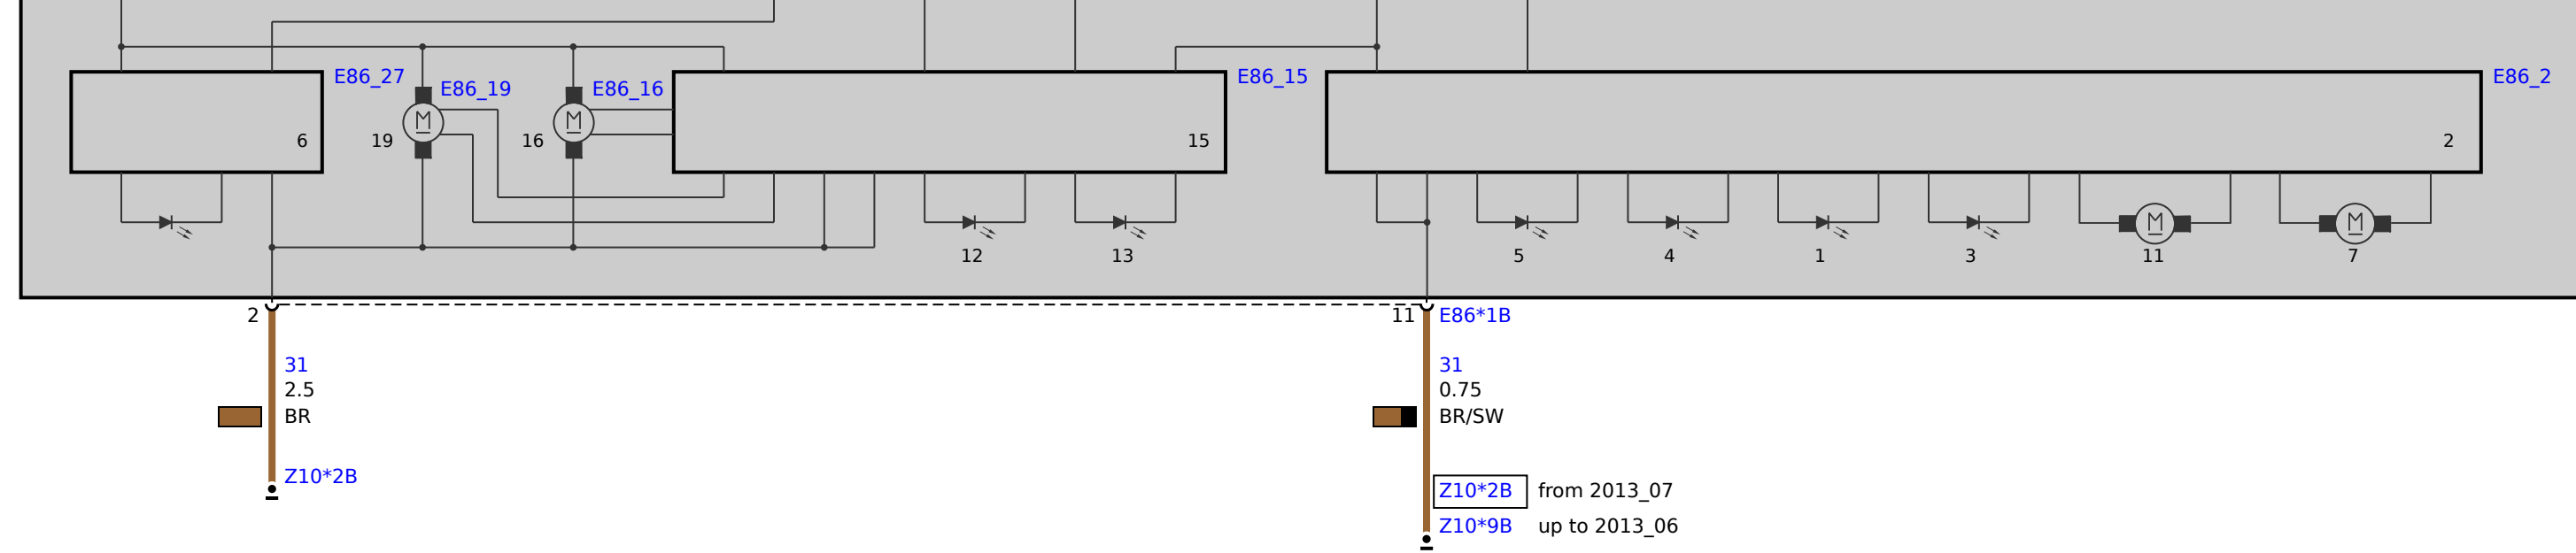

- E86**
- 1) Side lights/daytime driving light
- 2) Headlight driver module
- 3) Side marker light (USA)
- 4) Accent light
- 5) Direction indicator
- 7) Swivel module
- 11) Drive unit, headlight beam height control
- 12) Low beam headlight
- 13) High beam headlight
- 15) LED main light module
- 16) Inner fan
- 19) Outer fan
- 27) LED module, cornering light

- E5**
- 1) Side lights/daytime driving light
- 2) Headlight driver module
- 3) Side marker light (USA)
- 4) Accent light
- 5) Direction indicator
- 7) Swivel module
- 11) Drive unit, headlight range control
- 12) Low beam headlight
- 13) High beam headlight
- 15) LED main light module
- 16) Inner fan
- 19) Outer fan
- 27) LED module, cornering light