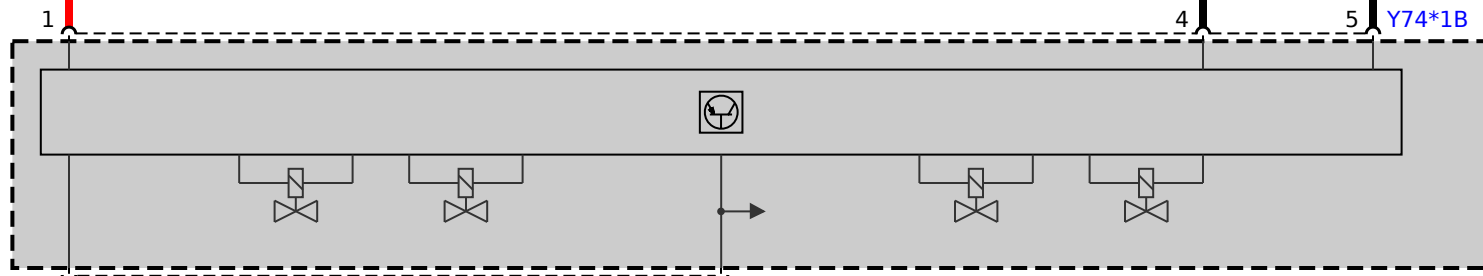

LORD_AD4
0.35 **LORD_GND**
0.35

30B<65
0.35
RT

Y74
Valve block, lumbar support, front passenger

31
0.75
BR

Y74*1B
PNEU_BF
0.75

2 **M220*1B**
31
0.75
BR

X642*1V