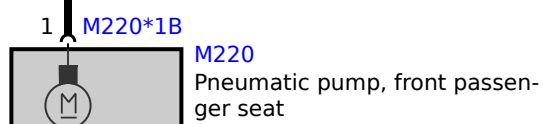

LORD_AD4
0.35 **LORD_GND**
0.35

30B<65
0.35
RT

Y74
Valve block, lumbar support, front passenger

31
0.75
BR

Y74*1B
PNEU_BF
0.75

2 **M220*1B**
31
0.75
BR

X642*1V