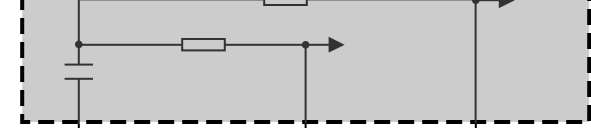

**A258**  
Body Domain Controller

46 A258\*3B

**Z2a**  
Power distribution box, rear

6 Z2\*1B

**R2a**  
CAN terminator 2

26

4

17