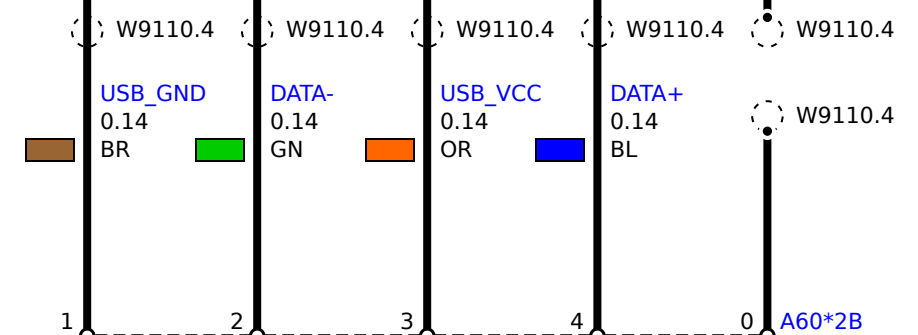

Coupé

Convertible

A60
Electrochromic interior rear view mirror
1) LED antitheft alarm system