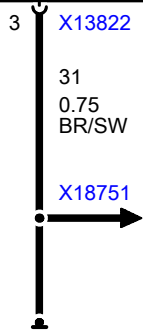

A46
Fuse holder, rear

N38a
CCC/M-ASK

A165a
Central information display

X13820

X13823

X13822

X18751