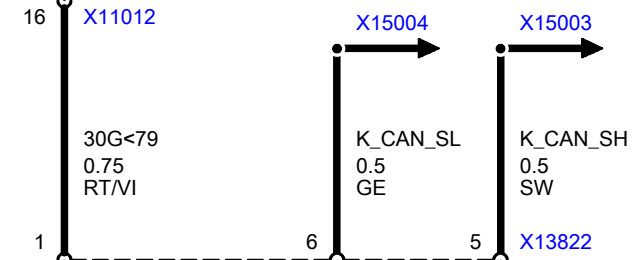

A46
Fuse holder, rear

N38a
CCC/M-ASK

A165a
Central information display

X13820

X13823

X13822

X18751