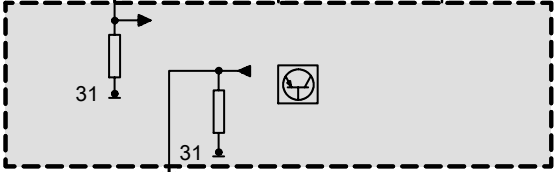

A81a
Park distance control (PDC)

6 X300

31
0.5
BR

X13790