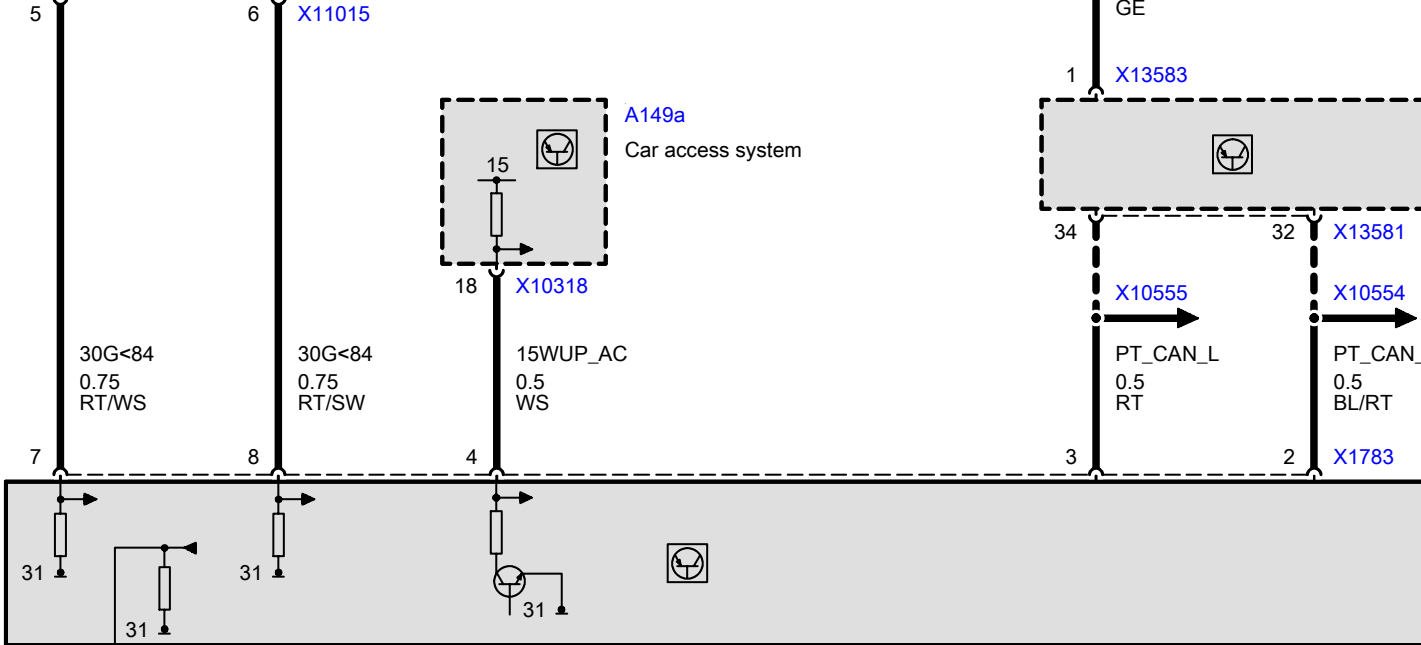

A46 Fuse holder, rear

A72 Steering column switch cluster
8) Steering column switch, cruise control

A149a Car access system

A220 Safety and gateway module

1 X1783
31E
0.75
BR/SW
X13786

A144a Active cruise control