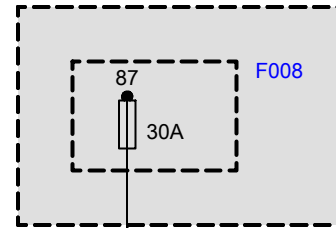

**A6000**  
DME control unit

**B62540**  
Oil quality sensor

1

D\_BSD  
0.5  
GR

**X6038**

19

**X60003**

**A6009**  
Integrated supply module (IVM)