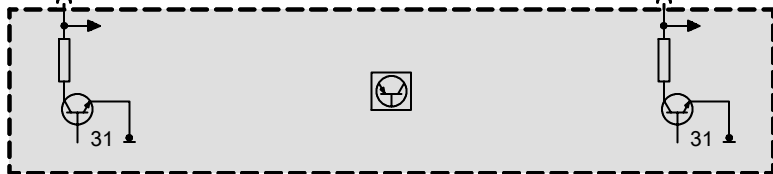

**B6231**  
Oil pressure switch

1 **X6231**

S\_OLD  
0.5  
BR/GN

9 **X60093**

**A6009**  
Integrated supply module (IVM)

4 **X6011**

S\_OLD  
0.35  
BR/GN

25 **X60004**

**A6000**  
DME control unit

**B62540**  
Oil quality sensor

1

D\_BSD  
0.5  
GR

**X6038**

19

**X60003**

**A6009**  
Integrated supply module (IVM)