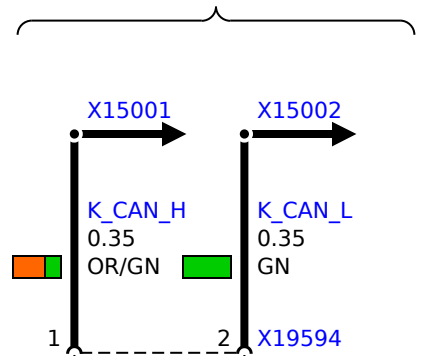

A14286
Function control centre, roof

A22
Electrochromic interior rear view mirror
6) High beam assistant sensor and control

with high beam assistant

X19594