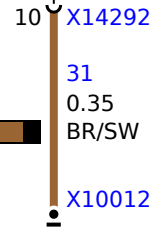

A14286
Function control centre, roof

A22
Electrochromic interior rear view mirror
6) High beam assistant sensor and control

with high beam assistant

X19594