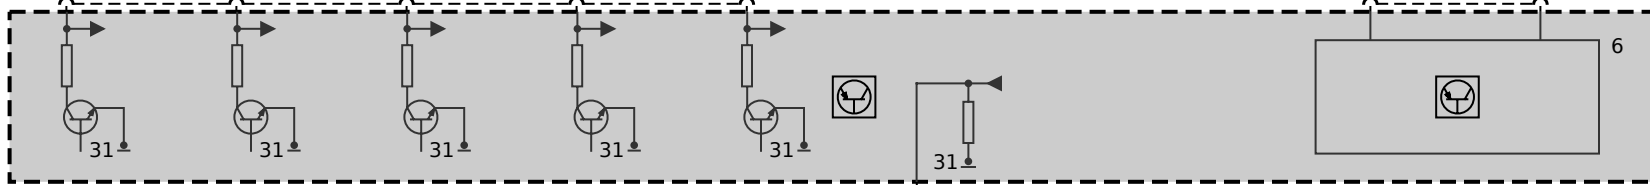

A14286
Function control centre, roof

A22
Electrochromic interior rear view mirror
6) High beam assistant sensor and control

with high beam assistant

X19594