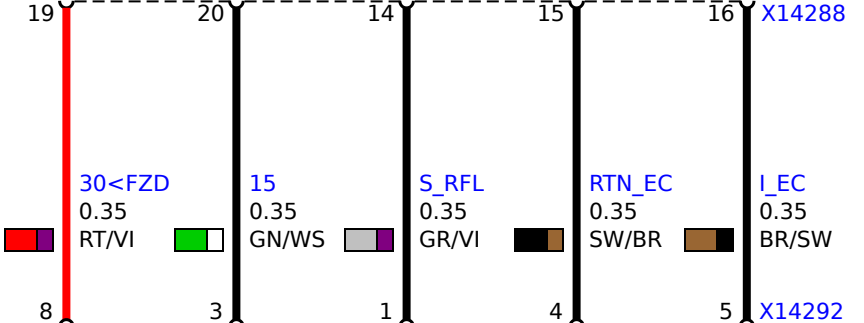

A14286
Function control centre, roof

A22
Electrochromic interior rear view mirror
6) High beam assistant sensor and control

with high beam assistant

X19594