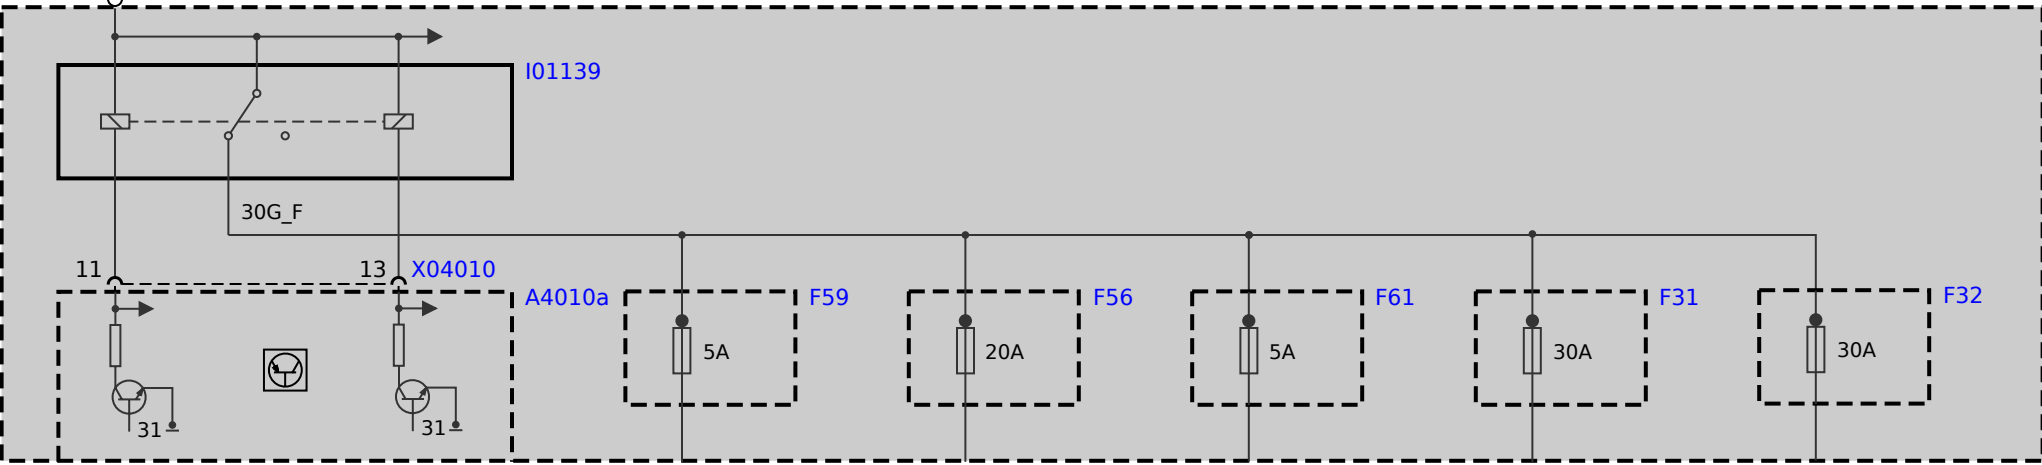

A46
Fuse holder, rear

F101

X10209

30H<101
35.0
RT

X13020

A4010
Junction box

I01139

30G_F