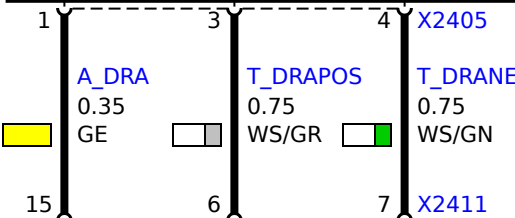

A2249  
Digital diesel electronics control unit

U\_5V\_1  
0.35  
BL/GE

M\_DRA  
0.35  
BR/SW

B2365a  
Swirl flap actuator

A\_DRA  
0.35  
GE

T\_DRAPOS  
0.75  
WS/GR

T\_DRANEG  
0.75  
WS/GN

A2249  
Digital diesel electronics control unit