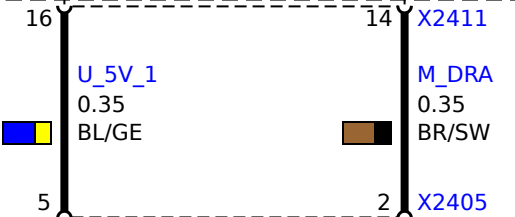

A2249  
Digital diesel electronics control unit

U\_5V\_1  
0.35  
BL/GE

M\_DRA  
0.35  
BR/SW

B2365a  
Swirl flap actuator

A\_DRA  
0.35  
GE

T\_DRAPOS  
0.75  
WS/GR

T\_DRANEG  
0.75  
WS/GN

A2249  
Digital diesel electronics control unit