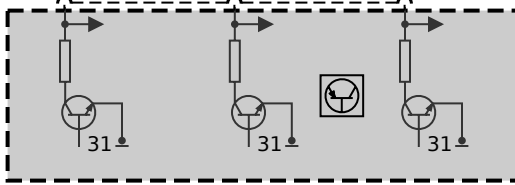

A2249  
Digital diesel electronics control unit

U\_5V\_1  
0.35  
BL/GE

M\_DRA  
0.35  
BR/SW

B2365a  
Swirl flap actuator

A\_DRA  
0.35  
GE

T\_DRAPOS  
0.75  
WS/GR

T\_DRANEG  
0.75  
WS/GN

A2249  
Digital diesel electronics control unit