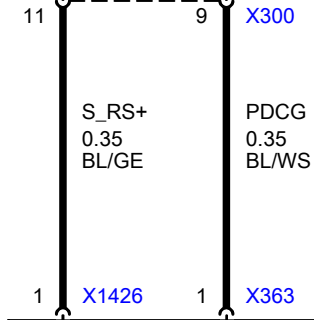

A81a
Park distance control (PDC)

A1
General module control unit

H10
Gong