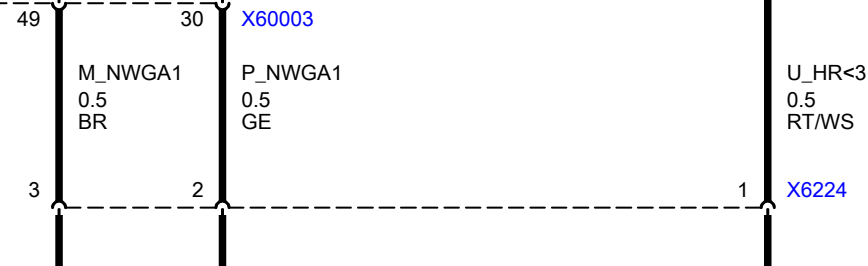

6 X8680

A6000
DME control unit

B6214
Camshaft sensor I

B6224
Camshaft sensor II