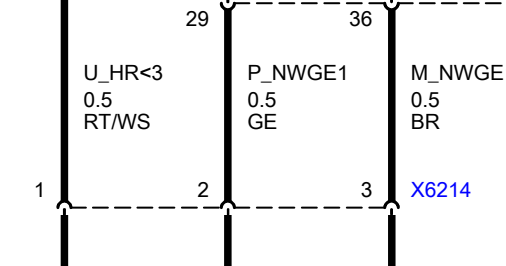

6 X8680

A6000
DME control unit

B6214
Camshaft sensor I

B6224
Camshaft sensor II