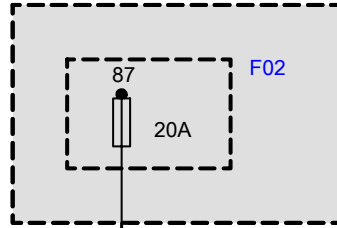

A8680
Fuse carrier, engine electronics