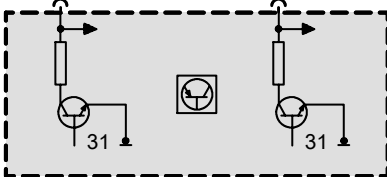

**B6231**  
Oil pressure switch

**A8680**  
Fuse carrier, engine electronics

**X6231**

S\_OLD  
0.5  
GE

**X8010**

10

**X60005**

26

**X60007**

**A6000**  
DME control unit

**B62540**  
Oil quality sensor

1

D\_BSD  
0.5  
GE/BL

2

**X62540**

31L  
0.5  
BR