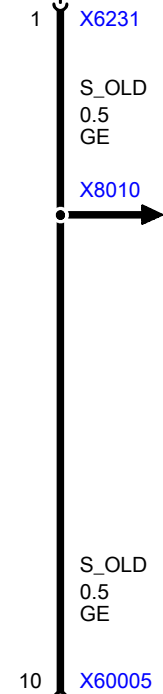

**B6231**  
Oil pressure switch

**A8680**  
Fuse carrier, engine electronics

**X6231**

S\_OLD  
0.5  
GE

**X8010**

10

**X60005**

26

**X60007**

**A6000**  
DME control unit

**B62540**  
Oil quality sensor

1

D\_BSD  
0.5  
GE/BL

2

**X62540**

31L  
0.5  
BR

1

**X60531**

**X6454**

4

**X8680**

U\_HR<2  
0.5  
OR

3

**X62540**