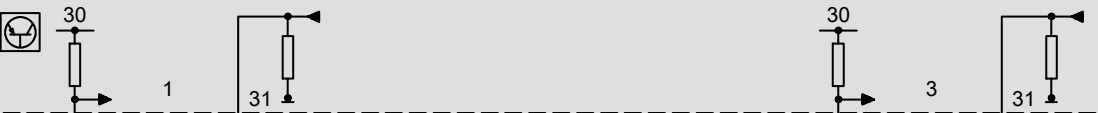

TELNF--
0.35
SW/BR

31E<RAD
4.0
BR

MTVR--
0.5
BR

MTVR+
0.5
BL/GE

H54
Right front mid--range
speaker

HRV+
0.5
BL/SW

HRV--
0.5
BL/BR

TRV+
0.75
BL/RT

TRV--
0.75
BL/BR

H50
Right front high
range speaker

TELNF+
0.75
SW/WS

TELNF--
0.75
SW/BR

H44
Right front speaker