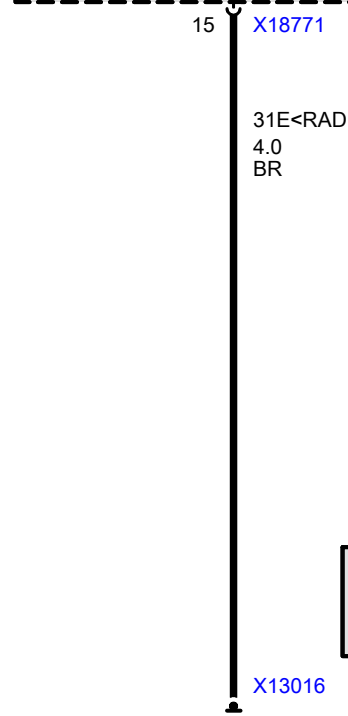

N9
Radio

RADRV+
0.75
BL/RT

RADRV--
0.75
BR/OR

A18

- Amplifier
- 1) Tweeter
- 2) Mid--range speaker
- 3) Woofer

H38
Transceiver/charging
electronics

W9110.2 W9110.2 W9110.2

TELNF+
0.35
SW/WS

TELNF--
0.35
SW/BR

31E<RAD
4.0
BR

MTVR--
0.5
BR

MTVR+
0.5
BL/GE

H54
Right front mid--range
speaker

HRV+
0.5
BL/SW

HRV--
0.5
BL/BR

TRV+
0.75
BL/RT

TRV--
0.75
BL/BR

H50
Right front high
range speaker

TELNF+
0.75
SW/WS

TELNF--
0.75
SW/BR

H44
Right front speaker