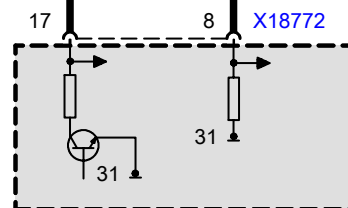

N9
Radio

RADRV+
0.75
BL/RT

RADRV--
0.75
BR/OR

A18

- Amplifier
- 1) Tweeter
- 2) Mid--range speaker
- 3) Woofer

H38
Transceiver/charging
electronics

W9110.2 W9110.2 W9110.2

TELNF+
0.35
SW/WS