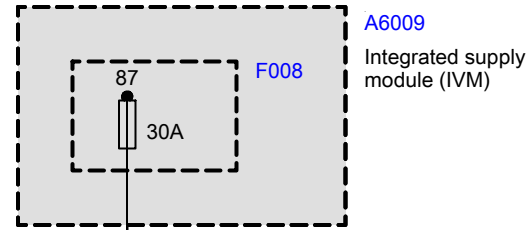

A6009
Integrated supply module (IVM)

19
X60093
KL.87
0.5
RT/WS

3
X62540

2
X62540
31L
0.5
BR
X6463

31L
1.0
BR
X7517