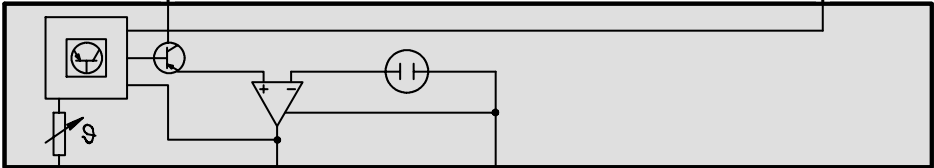

A8680
Fuse carrier, engine electronics

A2249
Digital diesel electronics control unit

4 X8086

1 X2413

X2051

U_HR<2
0.75
RT/WS

U_HFM
0.5
RT/GE

2

4 X6217

B6217
Hot-film air mass meter

1

5 X6217

A_TANS
0.5
BL/WS

M_HFM
0.5
SW

A_HFM
0.5
GE

3

29

3

2

X2413