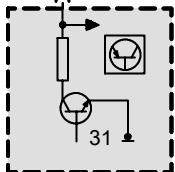

A2249  
Digital diesel  
electronics control  
unit

57 X2411

A\_TKS  
0.35  
BL/GN

1 X2292

B2292  
Fuel temperature  
sensor

2 X2292

M\_TKS  
0.35  
BR/GN

11 X2411