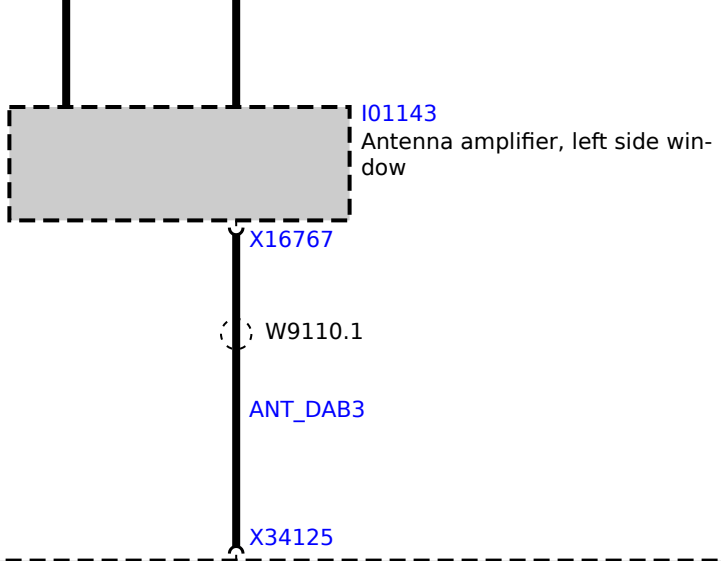

W16  
Roof aerial

I01145  
Antenna, left side window

I01143  
Antenna amplifier, left side window

N38b  
Car Information Computer CIC

OBD II socket

HiFi

A78  
Active Sound Design

Top-HiFi

A888  
USB port, glove box

N40a  
HiFi amplifier

A18  
Amplifier