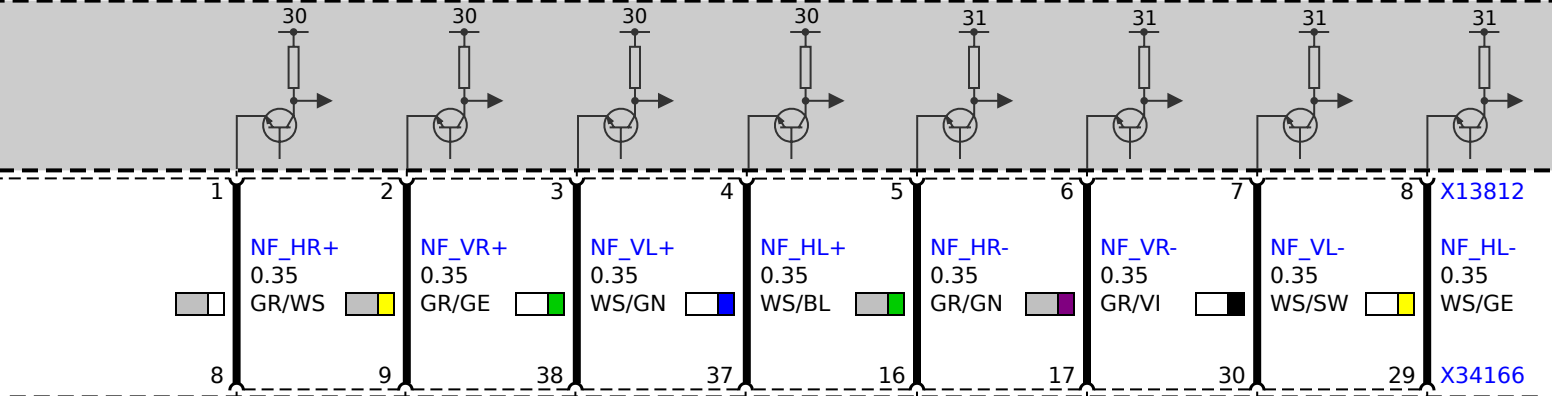

W16  
Roof aerial

I01145  
Antenna, left side window

I01143  
Antenna amplifier, left side window

N38b  
Car Information Computer CIC

OBD II socket

HiFi

A78  
Active Sound Design

Top-HiFi