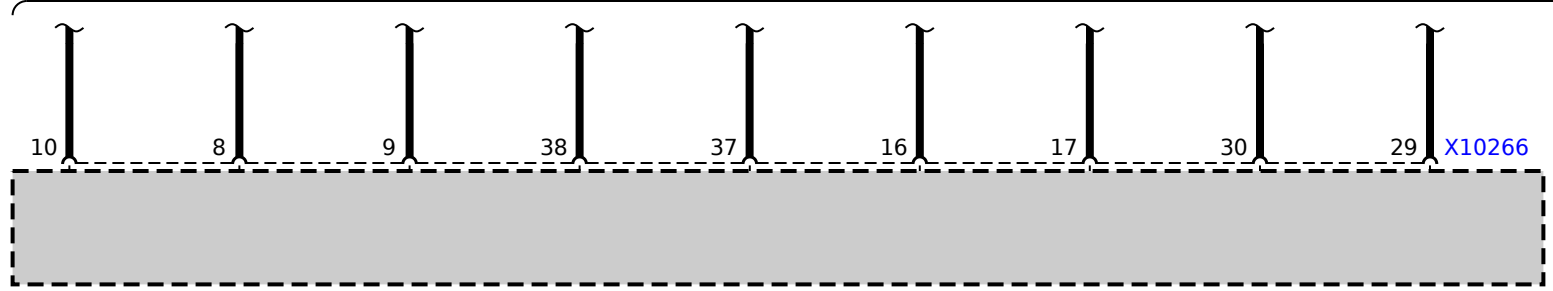

N40a
HiFi amplifier