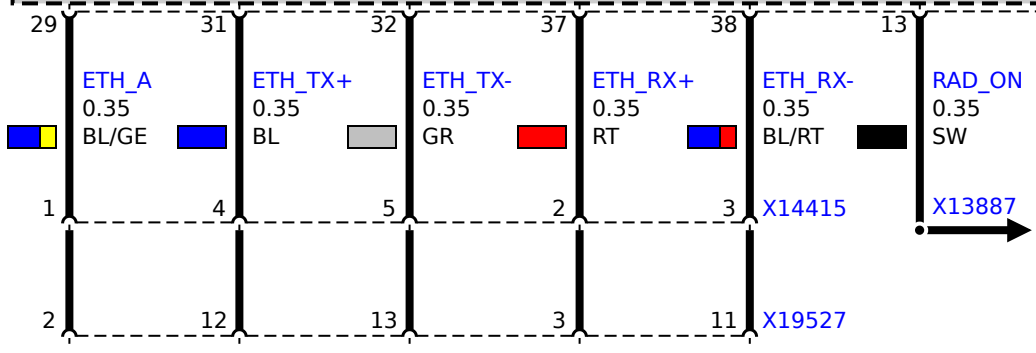

W16  
Roof aerial

I01145  
Antenna, left side window

I01143  
Antenna amplifier, left side window

N38b  
Car Information Computer CIC

OBD II socket

HiFi

A78  
Active Sound Design

Top-HiFi