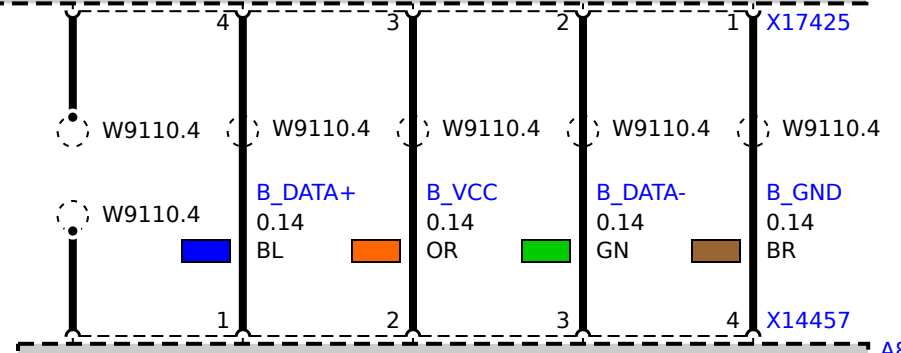

W16  
Roof aerial

I01145  
Antenna, left side window

I01143  
Antenna amplifier, left side window

N38b  
Car Information Computer CIC

OBD II socket

HiFi

A78  
Active Sound Design

Top-HiFi