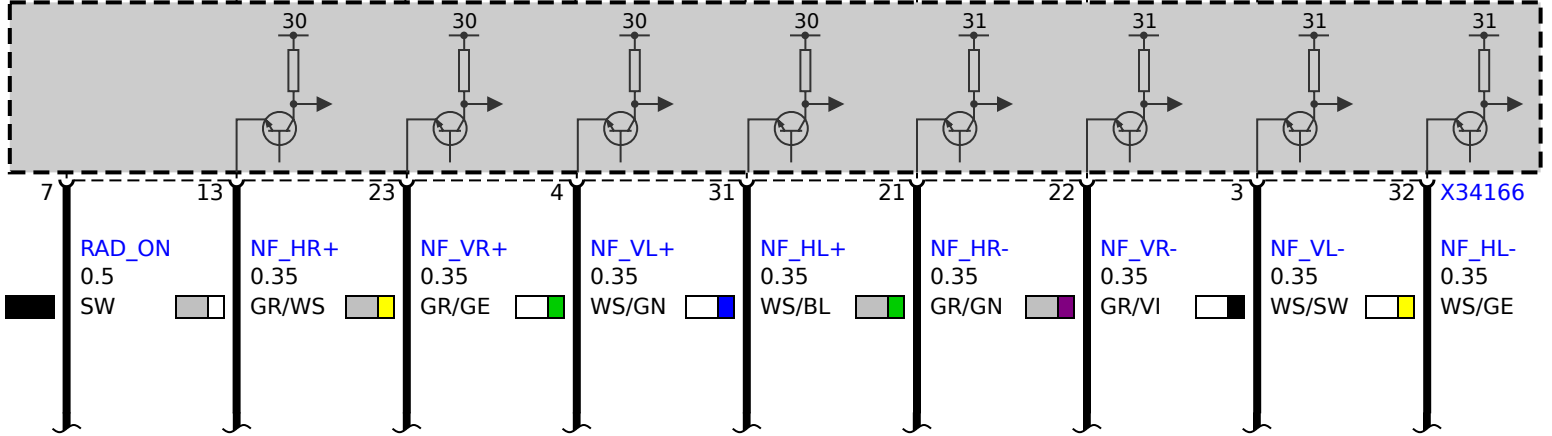

W16  
Roof aerial

I01145  
Antenna, left side window

I01143  
Antenna amplifier, left side window

N38b  
Car Information Computer CIC

OBD II socket

HiFi

A78  
Active Sound Design

Top-HiFi

A888  
USB port, glove box

N40a  
HiFi amplifier

A18  
Amplifier