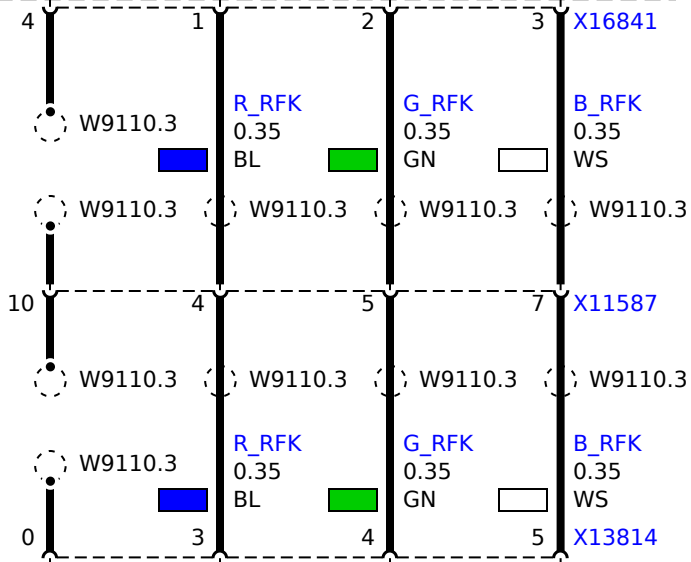

A244  
Reversing camera

N38a  
CCC/M-ASK  
1) CHAMP