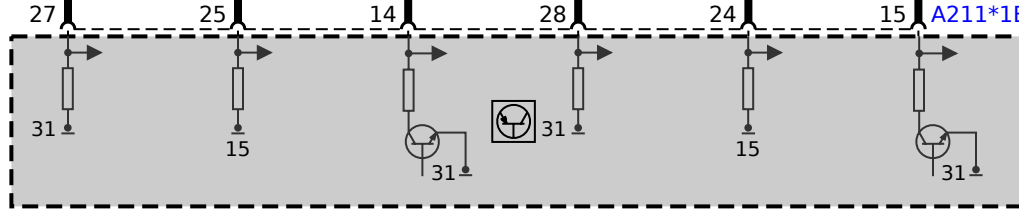

A46
Digital Motor Electronics