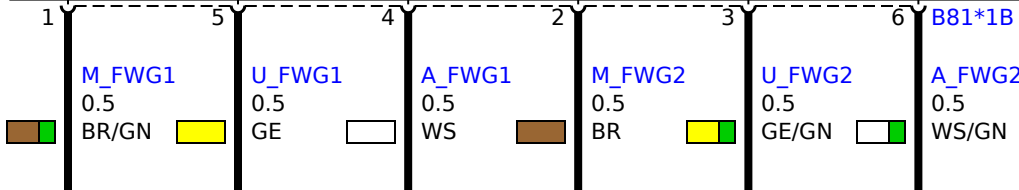

A46
Digital Motor Electronics