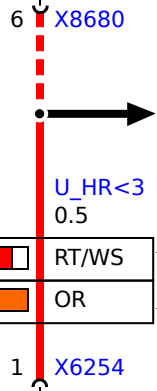

**B6231**  
Oil pressure switch

**A8680**  
Fuse carrier, engine electronics

**S\_OLD**  
0.5  
GR

**U\_HR<3**  
0.5

**B6254a**  
Oil level sensor

**T\_TOENS**  
0.5

**31**  
0.5  
BR

**A6000**  
DME control unit

**X60531**

**X6462**

**X60005**

**X6254**

**X6254**

**X8680**

**X6231**