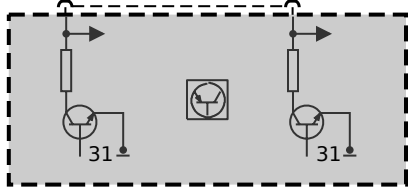

**B6231**  
Oil pressure switch

**A8680**  
Fuse carrier, engine electronics

**S\_OLD**  
0.5  
GR

**U\_HR<3**  
0.5

**B6254a**  
Oil level sensor

**T\_TOENS**  
0.5

**31**  
0.5  
BR

**A6000**  
DME control unit