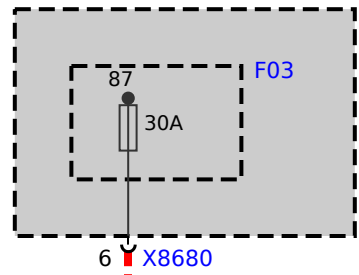

**B6231**  
Oil pressure switch

**A8680**  
Fuse carrier, engine electronics

**S\_OLD**  
0.5  
GR

**U\_HR<3**  
0.5

**B6254a**  
Oil level sensor

**T\_TOENS**  
0.5

**31**  
0.5  
BR

**A6000**  
DME control unit