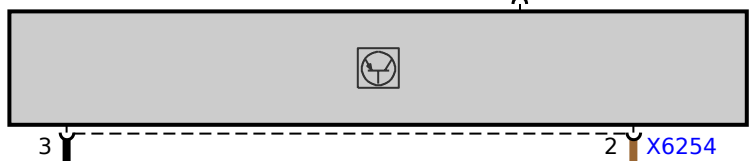

**B6231**  
Oil pressure switch

**A8680**  
Fuse carrier, engine electronics

**S\_OLD**  
0.5  
GR

**U\_HR<3**  
0.5

**B6254a**  
Oil level sensor

**T\_TOENS**  
0.5

**31**  
0.5  
BR

**A6000**  
DME control unit