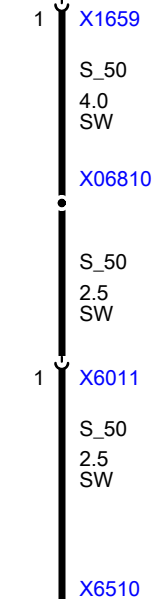

A836
Electronic vehicle immobilizer (EWS)

G6524
Alternator

G6430
Jump start terminal point

M6510a
Starter