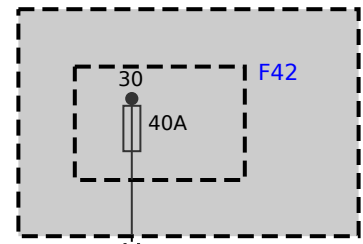

A4010 Junction box

A4010 Junction box

5 X11002

3 X11005

2 X1716

1 X17277

30<15
2.5
RT/GR

30G<42
6.0
RT/BL

30G<42
4.0
RT/BL

Top-HiFi

not Top-HiFi

up to 2009_09

MOST
1.0
GN

10 X18773

1 X10633

31