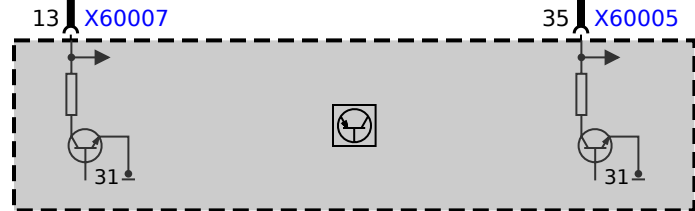

B6231
Oil pressure switch

A4010
Junction box

B62540a
Oil condition sensor

E65390
Crankshaft breather heating 1

A6000
DME control unit

D_BSD
0.5
VI

31
0.5
BR

D_BSD
0.5
VI