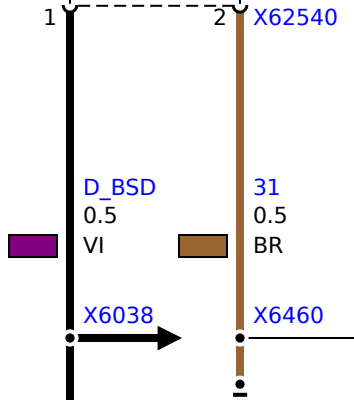

B6231
Oil pressure switch

A4010
Junction box

B62540a
Oil condition sensor

E65390
Crankshaft breather heating 1

A6000
DME control unit

D_BSD
0.5
VI

31
0.5
BR

D_BSD
0.5
VI

31
0.5
BR

31
0.75
BR