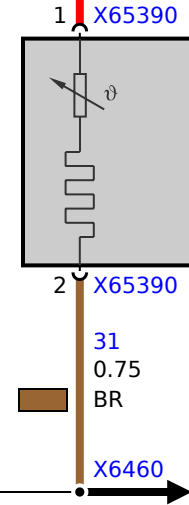

B6231
Oil pressure switch

A4010
Junction box

B62540a
Oil condition sensor

E65390
Crankshaft breather heating 1

A6000
DME control unit

D_BSD
0.5
VI

31
0.5
BR

D_BSD
0.5
VI

31
0.5
BR

31
0.75
BR