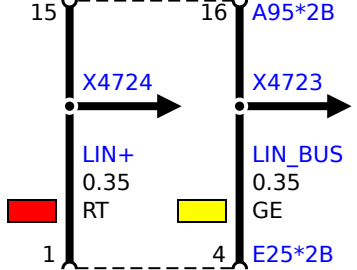

Z4  
Front power distribution box

A95  
Heating/air conditioning system

30<402  
10.0  
RT

X4724  
LIN+  
0.35  
RT

X4723  
LIN\_BUS  
0.35  
GE

E25  
Electric auxiliary heater, front

31  
E25\*3B