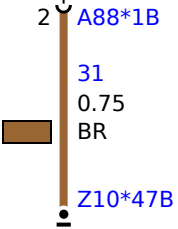

Z2a
Power distribution box, rear

30B < 215
0.75
RT/SW

X1314*1V
K_CAN4_H
0.35
GN

X1314*2V
K_CAN4_L
0.35
WS

A88
Controller

A88*1B
31
0.75
BR
Z10*47B