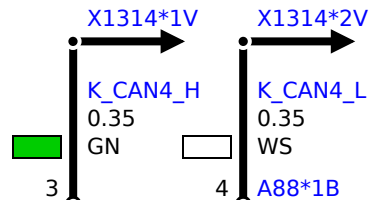

Z2a
Power distribution box, rear

30B < 215
0.75
RT/SW

X1314*1V
K_CAN4_H
0.35
GN

X1314*2V
K_CAN4_L
0.35
WS

A88
Controller

A88*1B
31
0.75
BR
Z10*47B