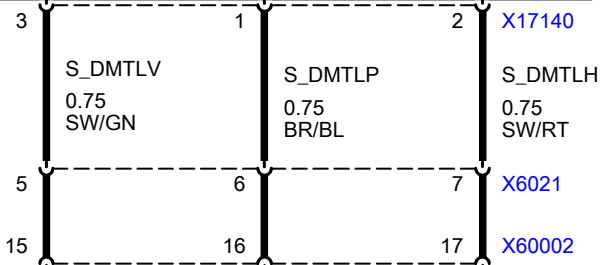

**A41**  
Power distribution

**M119a**  
Diagnostic module for fuel tank leakage

**A6000**  
DME control unit