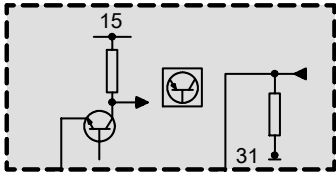

A8680
Fuse carrier, engine electronics

4 X8680

A6000
DME control unit

29 30 X60005

U_HR<2
0.5
OR

P_KWG
0.5
GE/WS

M_KWG
0.5
SW/RT

1 2 3 X6203

B6203
Crankshaft sensor