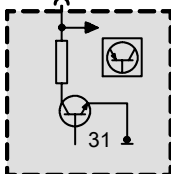

A8680

Fuse carrier, engine electronics

4 X8680

U_HR<2
0.5
OR

2 X6120

Y6120

Fuel tank vent valve

1 X6120

T_TEV
0.5
WS/GR

23 X60005

A6000

DME control unit