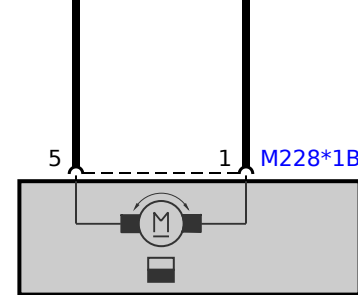

15 X12\*1B

30B<47  
2.5  
RT/GN

10 S154\*1B

6  
31  
2.5  
BR

7 LNV1BF  
1.5  
BL/RT

2 LNV2BF  
1.5  
BL/WS

8 SNV1BF  
1.5  
WS/GE

9 SNV2BF  
1.5  
GN/GE

11 SLV1BF  
1.5  
RT/WS

4 SLV2BF  
1.5  
WS/GN

12 SHV1BF  
1.5  
GN/BR

5 SHV2BF  
1.5  
RT/GE

S154\*1B

16 X12\*1B

Z10\*4B

5 1 M214\*1B

**M224**  
Servomotor for seat height adjustment of front passenger seat