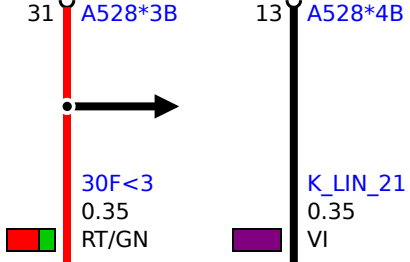

A528
Basic central platform (BCP)

B156
Rain-light-solar-condensation sensor

E131
Interior light, front