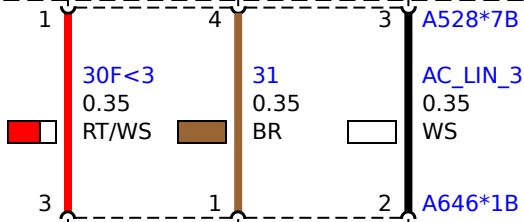

A528

Basic central platform (BCP)

A528*7B

A646*1B

A646

Air conditioning control panel

- 1) Defrost button
- 2) Rear window heating button
- 3) Interior temperature sensor