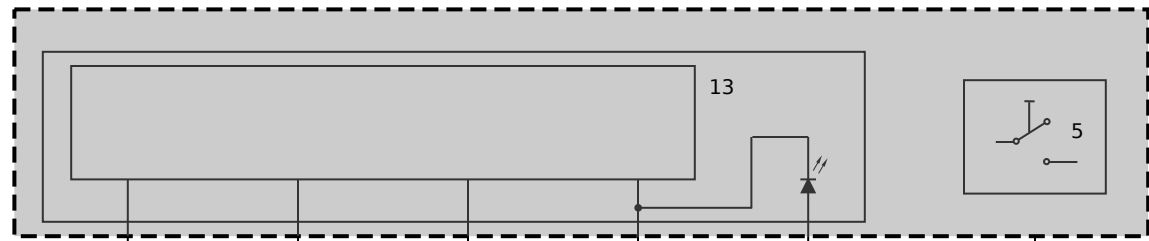

up to 2021_07

from 2021_08

not used

S63
START-STOP button

S69a
Centre console control panel
5) eDrive button
13) START-STOP button

S63*1B
A258*7B

S69*1B
A258*5B
A258*4B

A258*3B
S_BLS (0.35 BL)
S25*1B
S25
Brake light switch

A258*2B
50L (2.5 SW)
X13*1B (50L 2.5 WS)
M92*1B
M92
Starter

B+ 120.0 RT

Z4*4B
Z4
Front power distribution box

B+ 35.0 RT

B+ 59.0 RT

M92*2B
M92
Starter

Z3*5B
Z3
Fuse box

Z3*14B