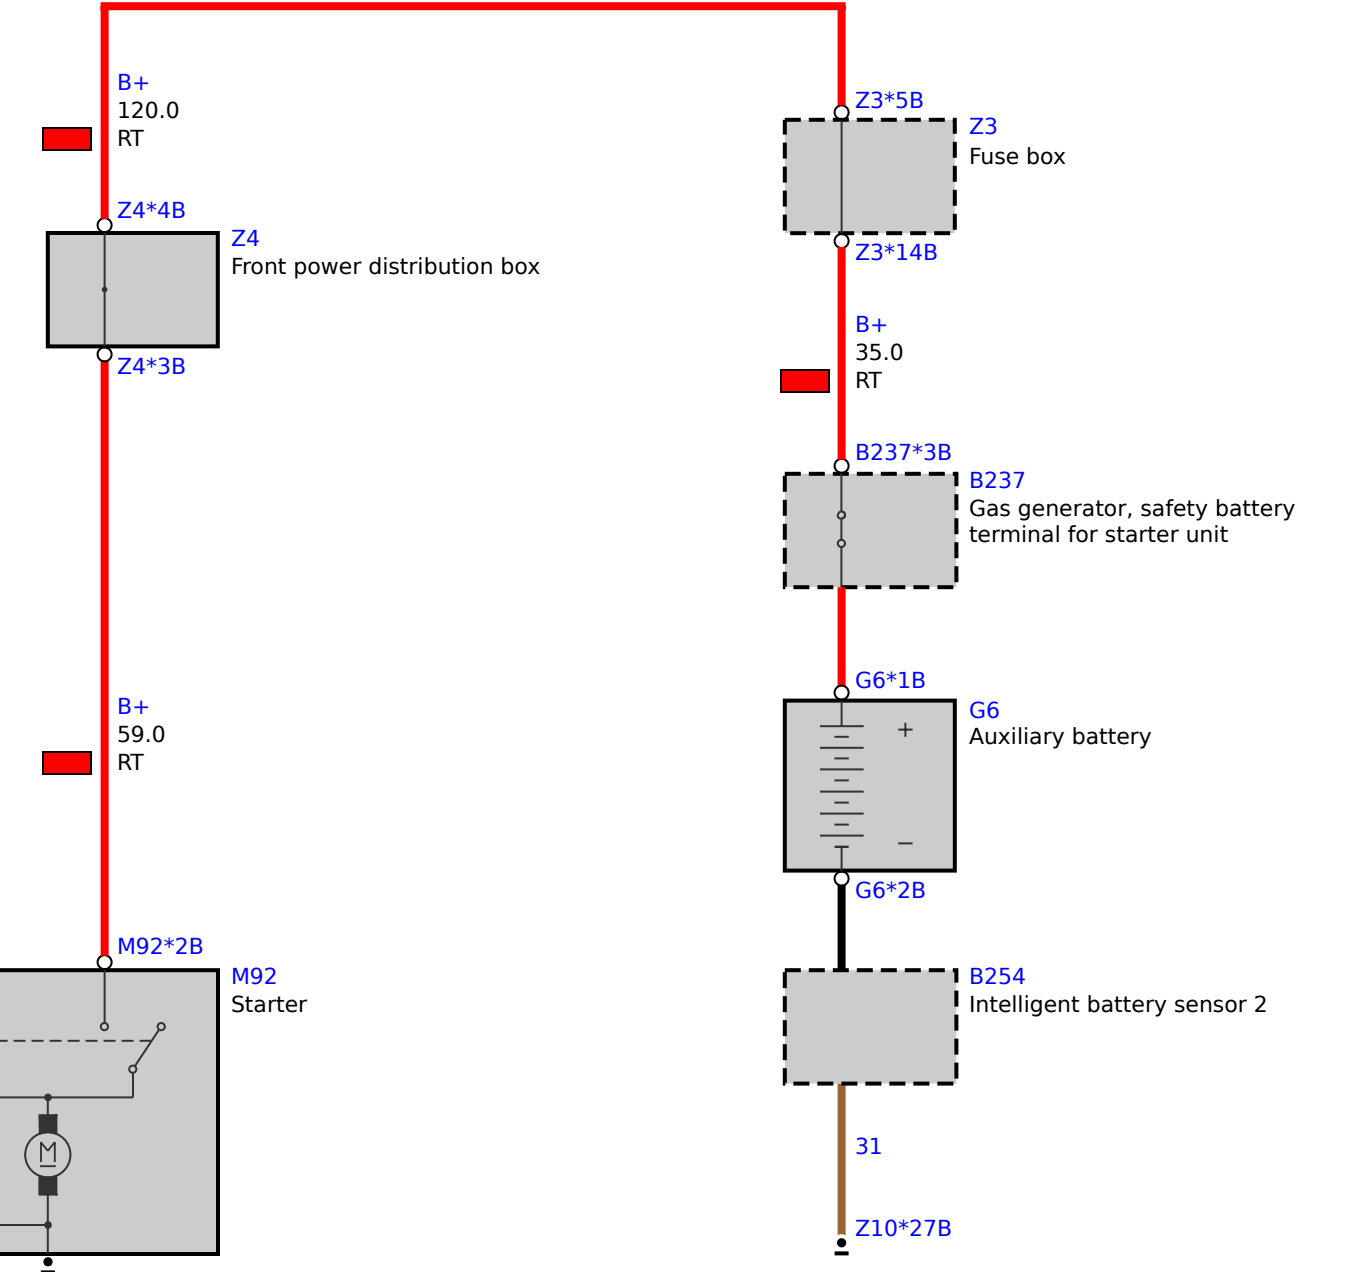

up to 2021_07

from 2021_08

not used

S63
START-STOP button

S69a
Centre console control panel
5) eDrive button
13) START-STOP button

S63*1B
A258*7B

S69*1B
A258*5B
A258*4B

A258*3B
S_BLS (0.35 BL)
S25*1B
S25
Brake light switch

A258*2B
50L (2.5 SW)
X13*1B (50L 2.5 WS)
M92*1B
M92
Starter

B+ 120.0 RT

Z4*4B
Z4
Front power distribution box

B+ 35.0 RT

B+ 59.0 RT

M92*2B
M92
Starter

Z3*5B
Z3
Fuse box

Z3*14B

B237*3B
B237
Gas generator, safety battery terminal for starter unit

G6*1B
G6
Auxiliary battery

B254
Intelligent battery sensor 2

Z10*27B