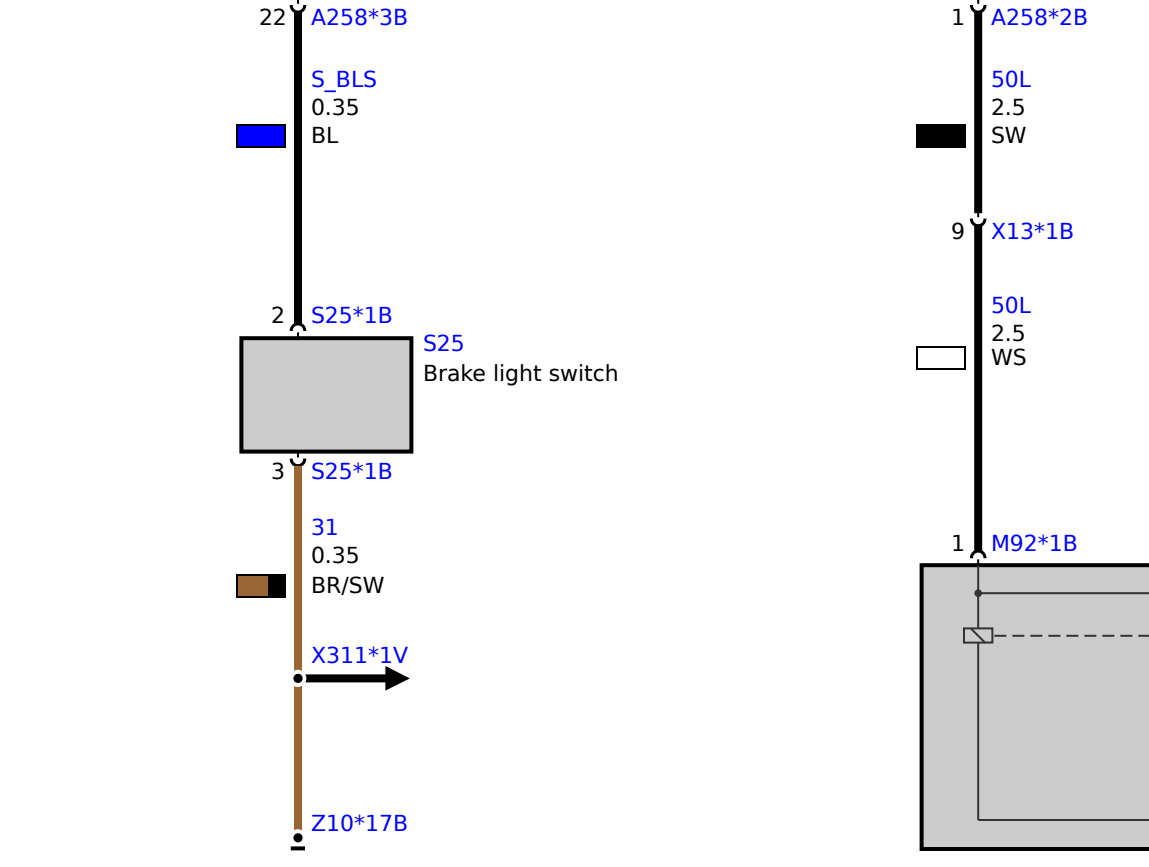

up to 2021_07

from 2021_08

not used

S63
START-STOP button

S69a
Centre console control panel
5) eDrive button
13) START-STOP button

S63*1B
A258*7B

S69*1B
A258*5B
A258*4B

A258*3B
S_BLS (0.35 BL)
S25*1B
S25
Brake light switch

A258*2B
50L (2.5 SW)
X13*1B (50L 2.5 WS)
M92*1B
M92
Starter

B+ 120.0 RT

Z4*4B
Z4
Front power distribution box

B+ 35.0 RT

B+ 59.0 RT

M92*2B
M92
Starter

Z3*5B
Z3
Fuse box

Z3*14B

B237*3B
B237
Gas generator, safety battery terminal for starter unit

G6*1B
G6
Auxiliary battery

B254
Intelligent battery sensor 2

Z10*27B