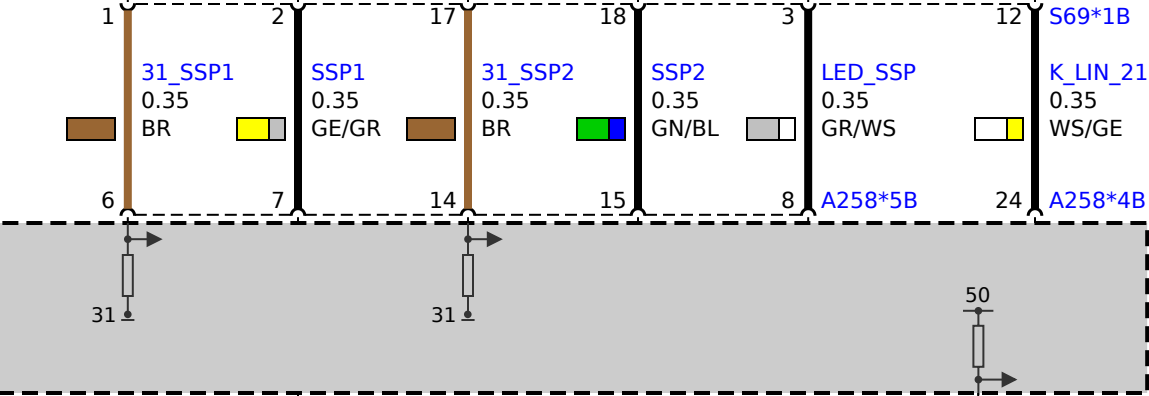

up to 2021_07

from 2021_08

not used

S63
START-STOP button

S69a
Centre console control panel
5) eDrive button
13) START-STOP button

S63*1B
A258*7B

S69*1B
A258*5B
A258*4B

A258*3B
S_BLS (0.35 BL)
S25*1B
S25
Brake light switch

A258*2B
50L (2.5 SW)
X13*1B (50L 2.5 WS)
M92*1B
M92
Starter

B+ 120.0 RT

Z4*4B
Z4
Front power distribution box

B+ 35.0 RT

B+ 59.0 RT

M92*2B
M92
Starter

Z3*5B
Z3
Fuse box

Z3*14B