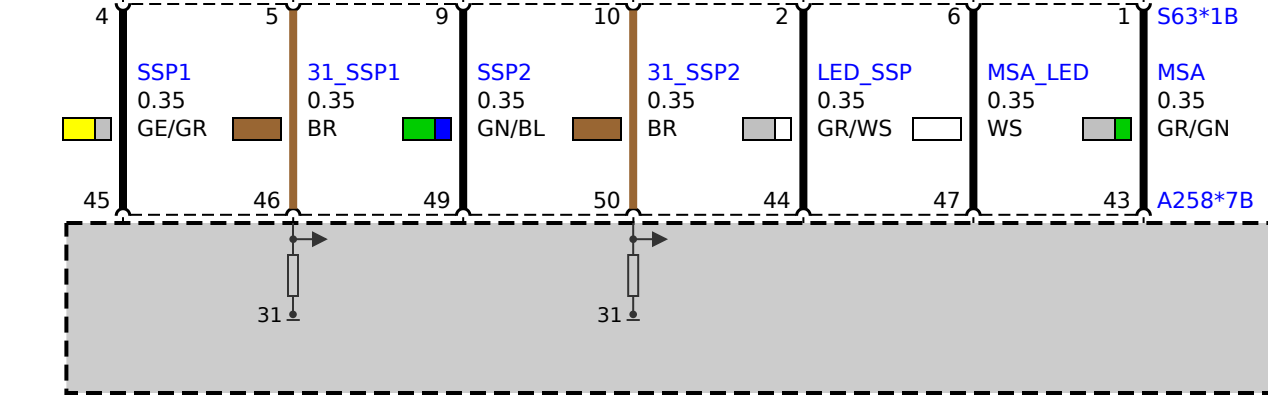

up to 2021_07

from 2021_08

not used

S63
START-STOP button

S69a
Centre console control panel
5) eDrive button
13) START-STOP button

S63*1B
A258*7B

S69*1B
A258*5B
A258*4B

A258*3B
S_BLS (0.35 BL)
S25*1B
S25
Brake light switch

A258*2B
50L (2.5 SW)
X13*1B (50L 2.5 WS)
M92*1B
M92
Starter

B+ 120.0 RT

Z4*4B
Z4
Front power distribution box

B+ 35.0 RT

B+ 59.0 RT

M92*2B
M92
Starter

Z3*5B
Z3
Fuse box

Z3*14B