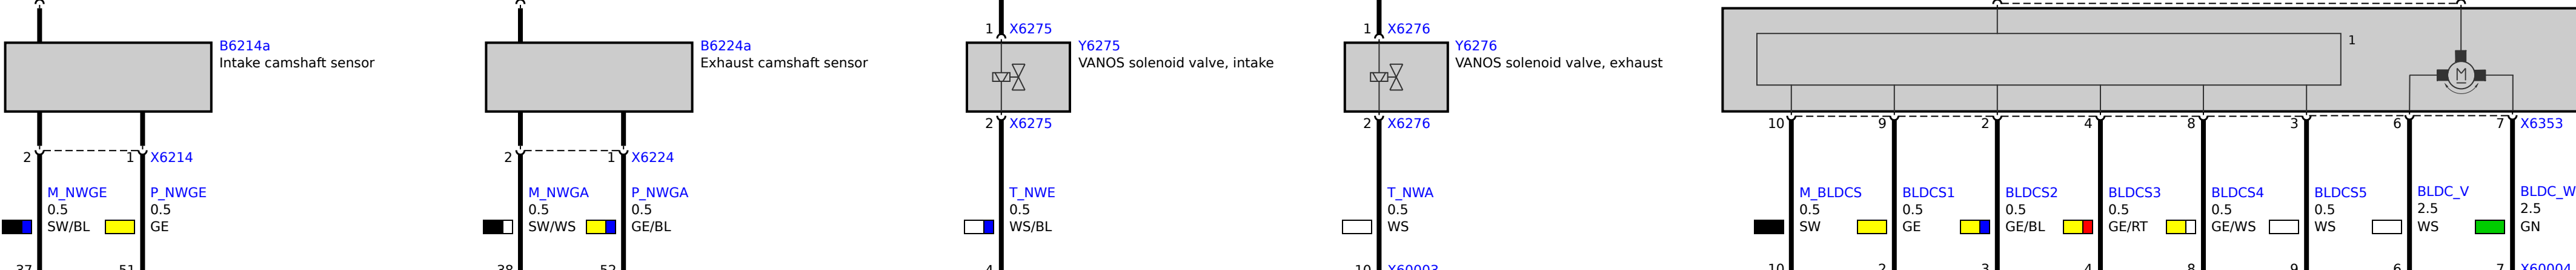

U_VVTR<4
2.5
RT/GN

X6319

X60005

A6000 DME control unit

Y6275 VANOS solenoid valve, intake

Y6276 VANOS solenoid valve, exhaust

M6351 Valvetronic servomotor
1) Motor position sensor

A6000 DME control unit